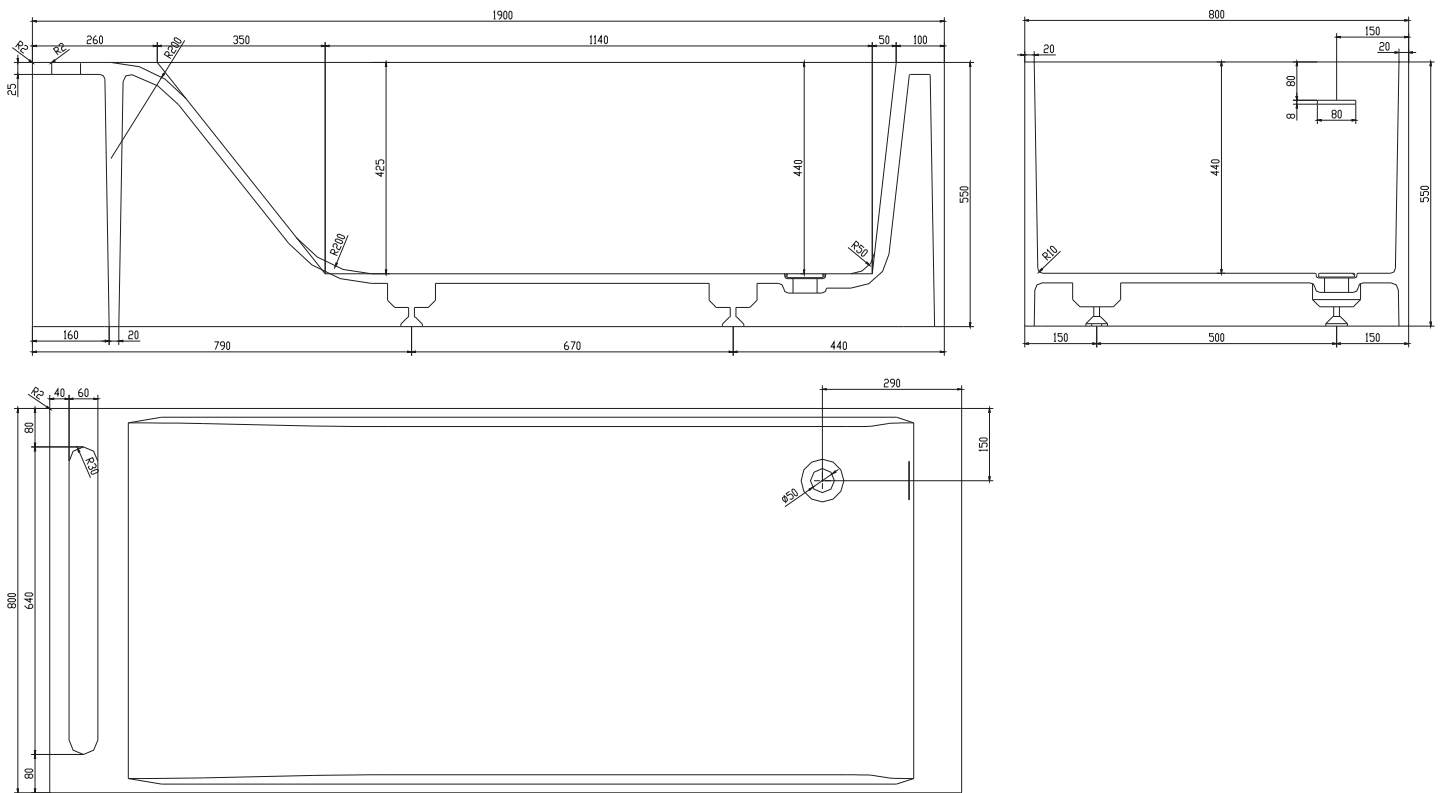

Copenhagen Bath

Roskildevej 394
DK-2610 Rødovre
ALV no.: DK32648622
IBAN: DK8190774584517404
Swift: SPNODK22
contact@copenhagenbath.com
www.copenhagenbath.com

Christianssand amme

SKU: 40030015

Väri:

Litraa:

310 ylivuoto

Koko K/P/S:

55cm / 190cm / 80cm

Weight:

180kg netto

Christianssand amme tiedot:

Please note that there may be a tolerance of ± 5 mm as all products are hand sanded.