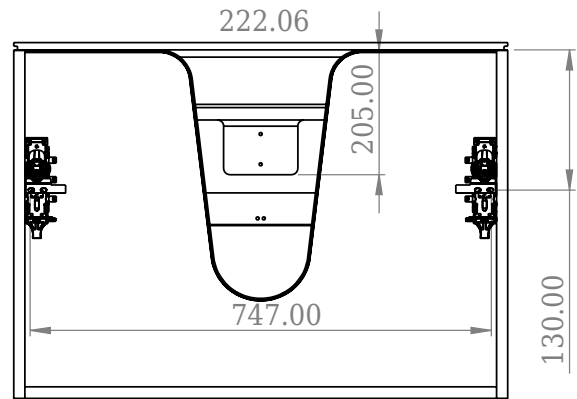

F View

Top View

Side View

Back View

Väri:

Koko K/P/S:

Weight:

60cm / 80cm / 45cm