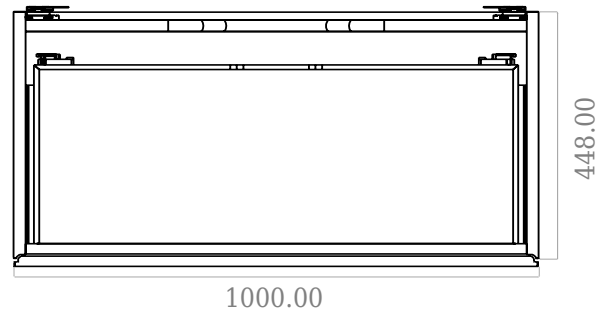

F View

Top View

Side View

Back View

Väri:

Koko K/P/S:

60cm / 100cm / 45cm

Weight: