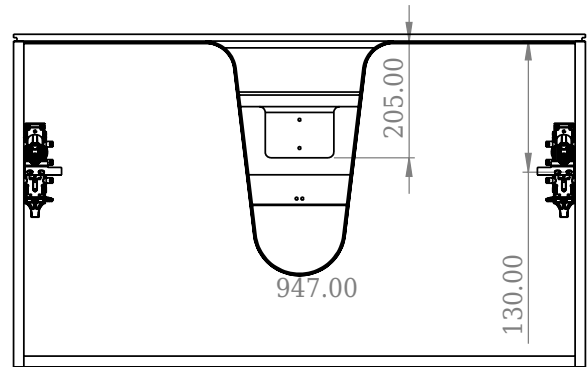

F View

Top View

Side View

Back View

Väri:

Koko K/P/S:

60cm / 100cm / 45cm

Weight: