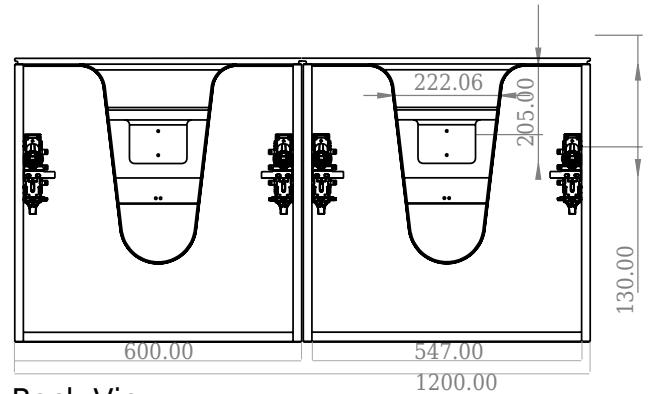

F View

Side View

Top View

Back View

Väri:

Koko K/P/S:

60cm / 120cm / 45cm

Weight: