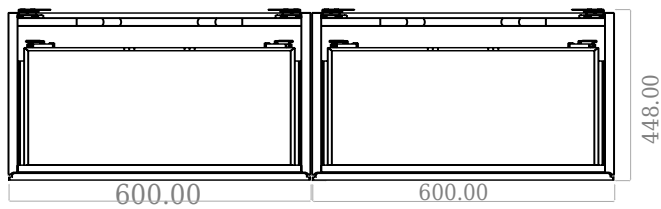

F View

Side View

Top View

Back View

Väri:

Koko K/P/S:

60cm / 120cm / 45cm

Weight: