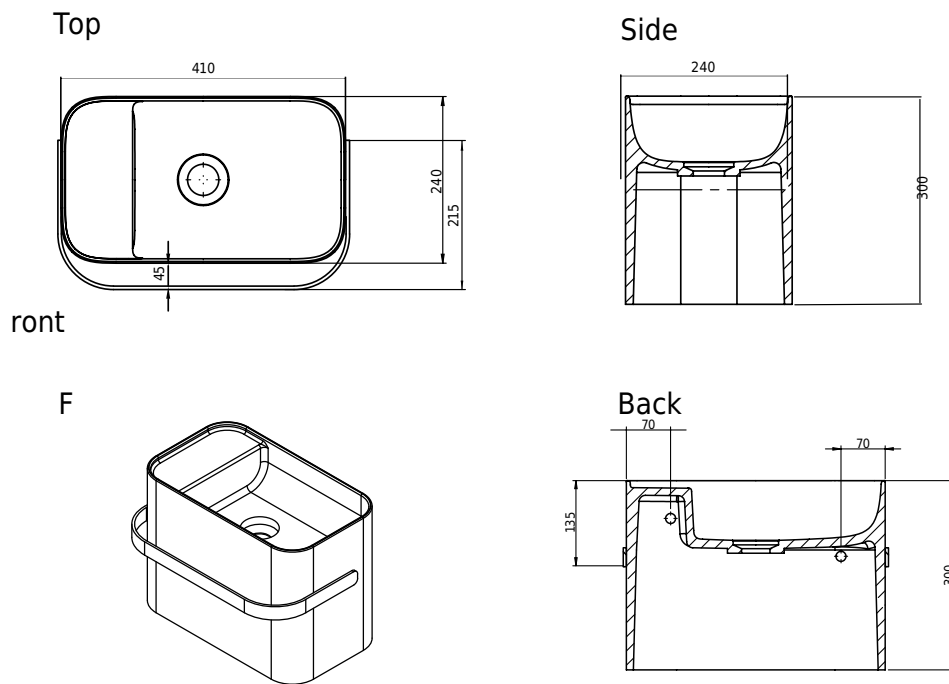

Copenhagen Bath

Roskildevej 394
DK-2610 Rødovre
ALV no.: DK32648622
IBAN: DK8190774584517404
Swift: SPNODK22
contact@copenhagenbath.com
www.copenhagenbath.com

Yuno Rail 41 Gold

SKU: 40010365

Väri:

Koko K/P/S:

30cm / 41cm / 29cm

Weight:

10kg netto

Yuno Rail 41 Gold tiedot: