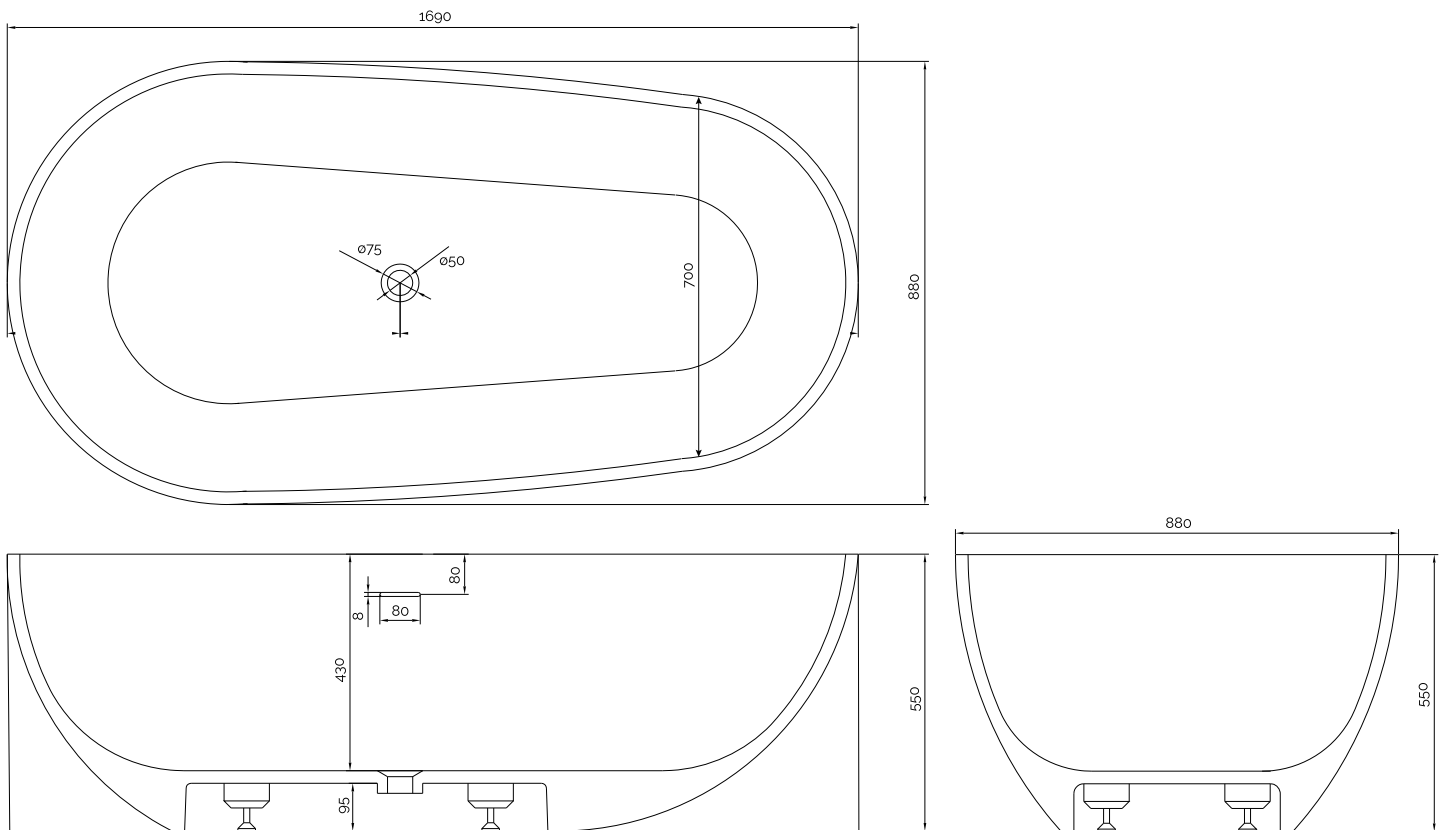

Copenhagen Bath

Roskildevej 394
DK-2610 Rødovre
ALV no.: DK32648622
IBAN: DK8190774584517404
Swift: SPNODK22
contact@copenhagenbath.com
www.copenhagenbath.com

Helsinki amme

SKU: 40030058

Väri:

Litraa:

300 ylivuoto

Koko K/P/S:

55cm / 169cm / 88cm

Weight:

165kg netto

Helsinki amme tiedot:

Please note that there may be a tolerance of ± 5 mm as all products are hand sanded.