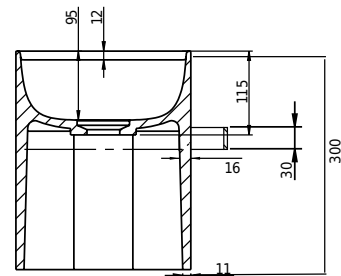

Yuno Rail 41 Chroma

SKU: 40010373