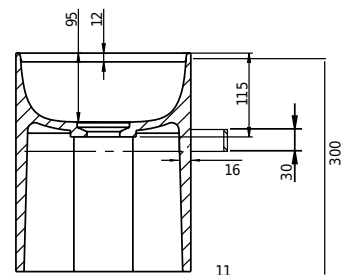

Yuno Rail 41 Chroma

SKU: 40010373