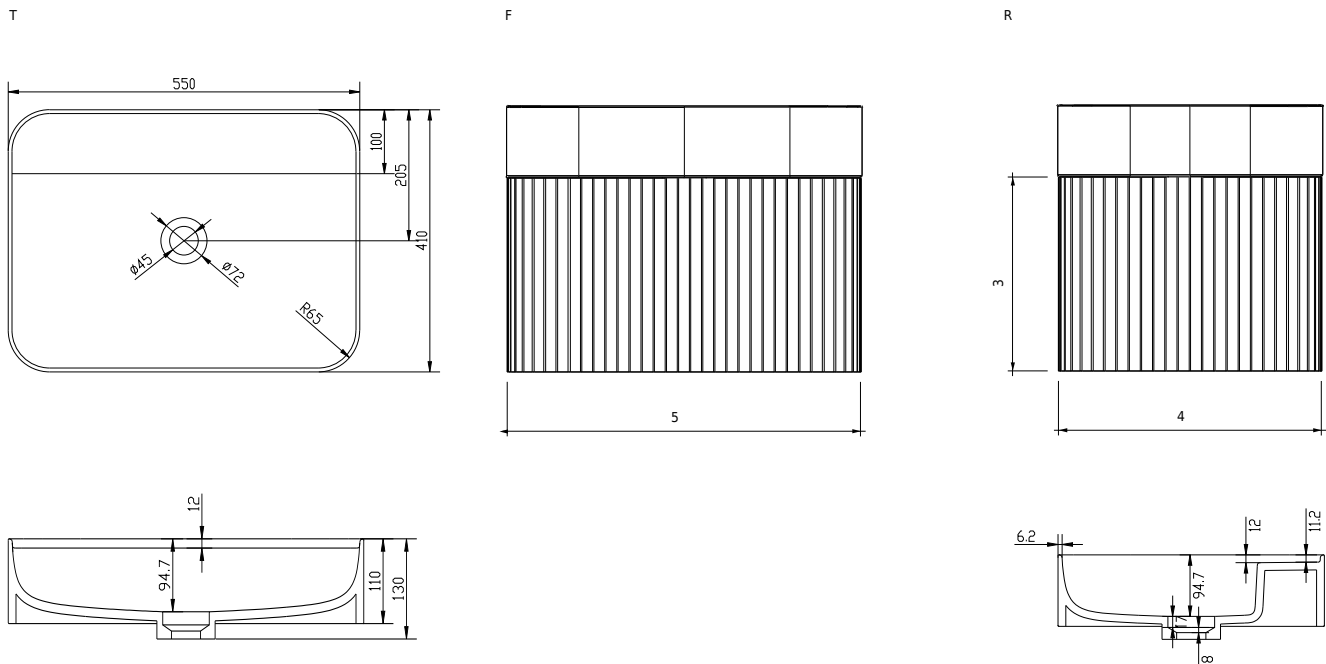

Copenhagen Bath

Roskildevej 394
DK-2610 Rødovre
ALV no.: DK32648622
IBAN: DK8190774584517404
Swift: SPNODK22
contact@copenhagenbath.com
www.copenhagenbath.com

Yuno EG 55

SKU: 30010363

Väri:

Koko K/P/S:

41cm / 54.7cm / 40.7cm

Weight:

25kg netto

Yuno EG 55 tiedot:

The Yuno EG 55 cabinet brings natural elegance to smaller spaces, crafted from solid European oak and designed to echo the organic beauty of Copenhagen's landscapes. With a width of 55cm, this cabinet is a compact solution without compromising on style or function. The soft-close drawer, fitted with Blue Motion technology, ensures smooth and quiet operation every time. Topped with a sleek Acovi® Solid Surface basin, the Yuno EG 55 blends durability with modern Scandinavian design, making it a standout addition to any bathroom.