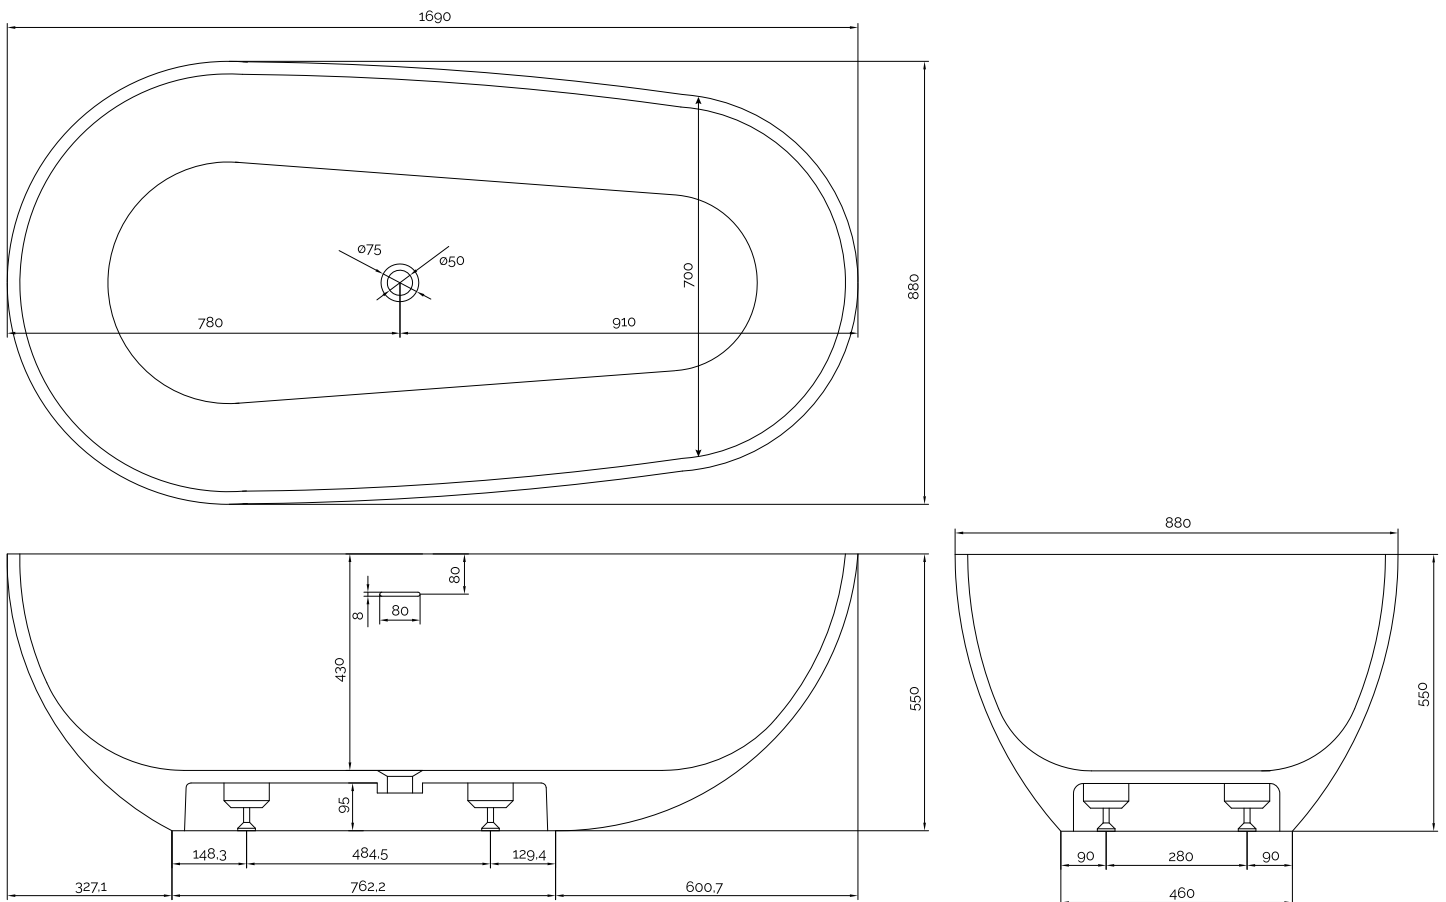

Copenhagen Bath

Roskildevej 394
DK-2610 Rødovre
ALV no.: DK32648622
IBAN: DK8190774584517404
Swift: SPNODK22
contact@copenhagenbath.com
www.copenhagenbath.com

Hammershus amme

SKU: 40030014

Väri:	Mattavalkoinen Acovi®
Litraa:	300 ylivuoto
Koko K/P/S:	55cm / 169cm / 88cm
Weight:	165kg netto

Hammershus amme tiedot:

Please note that there may be a tolerance of ± 5 mm as all products are hand sanded.