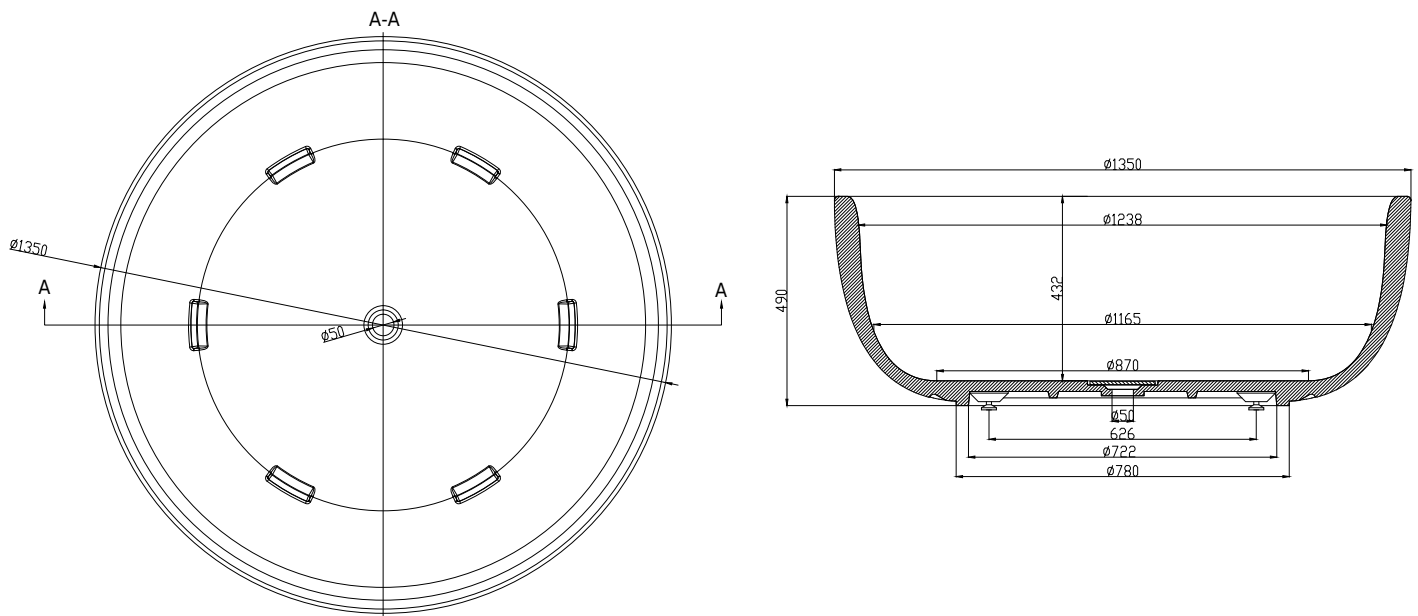

Copenhagen Bath

Roskildevej 394
DK-2610 Rødovre
ALV no.: DK32648622
IBAN: DK8190774584517404
Swift: SPNODK22
contact@copenhagenbath.com
www.copenhagenbath.com

Tromsø amme

SKU: 40030004

Väri:	Mattavalkoinen Acovi®
Littraa:	400 ylivuoto
Koko K/P/S:	48cm / 135cm / 135cm
Weight:	150kg netto

Tromsø amme tiedot:

Please note that there may be a tolerance of ± 5 mm as all products are hand sanded.