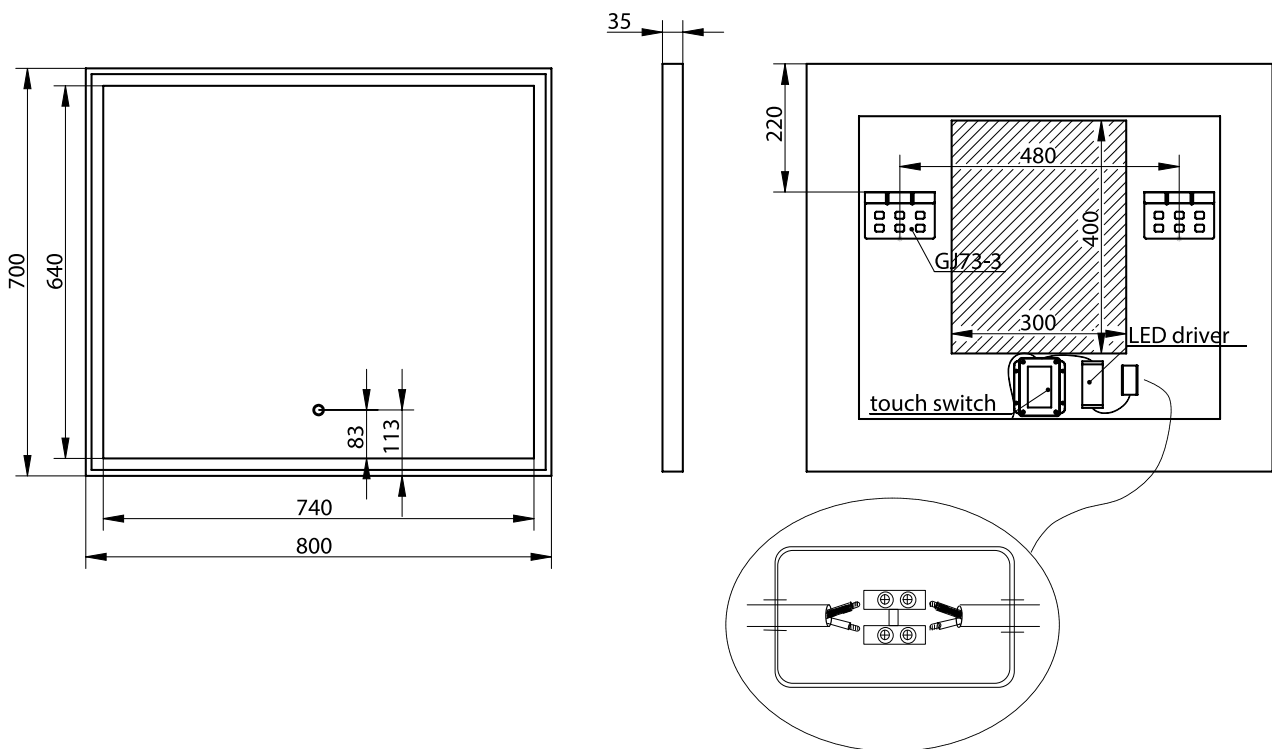

## Fanø 80 peili

SKU: 30020209

<b>Väri:</b>	Mattavalkoinen
<b>Lumen:</b>	1850
<b>Kelvin:</b>	3200-6000
<b>Koko K/P/S:</b>	70cm / 80cm / 3.4cm
<b>Weight:</b>	9kg netto

### Fanø 80 peili tiedot:

LED Mirror with matte white frame and touch function. The light has colour regulation between Kelvin 3200 – 6000. The integrated demister pad heats the mirror to a few degrees above room temperature within 2-3 minutes to prevent the mirror from misting in even the steamiest of bathrooms.