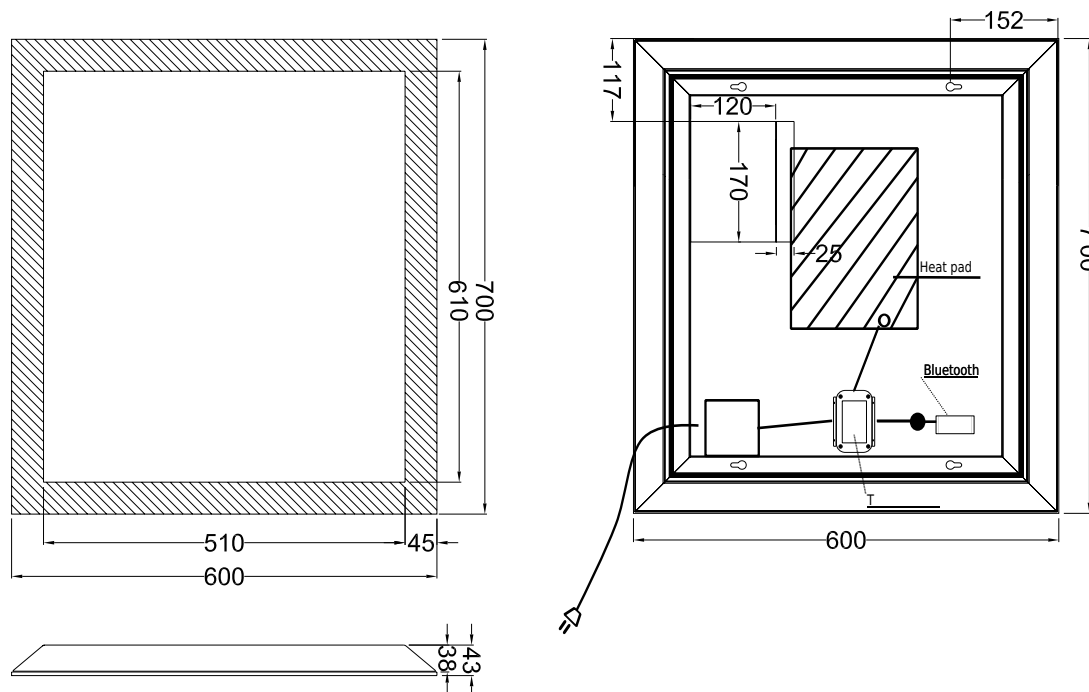

Larvik 60 Sound peili

SKU: 30020214

Väri:	Alumiini/Lasi
Koko K/P/S:	70cm / 60cm / 4.3cm
Weight:	7.5kg netto

Larvik 60 Sound peili tiedot:

The new improved sound gives the Larvik mirror a solid bass and a clear treble. Connect your phone or tablet wireless via Bluetooth to the mirror and enjoy your favourite music or podcasts while spending time in the bathroom. The cabinet is matte white powder-coated aluminium with a 45mm LED frame. The light can be regulated in colour and in brightness. The integrated demister pad heats the mirror to a few degrees above room temperature within 2-3 minutes to prevent the mirror from misting in even the steamiest of bathrooms.