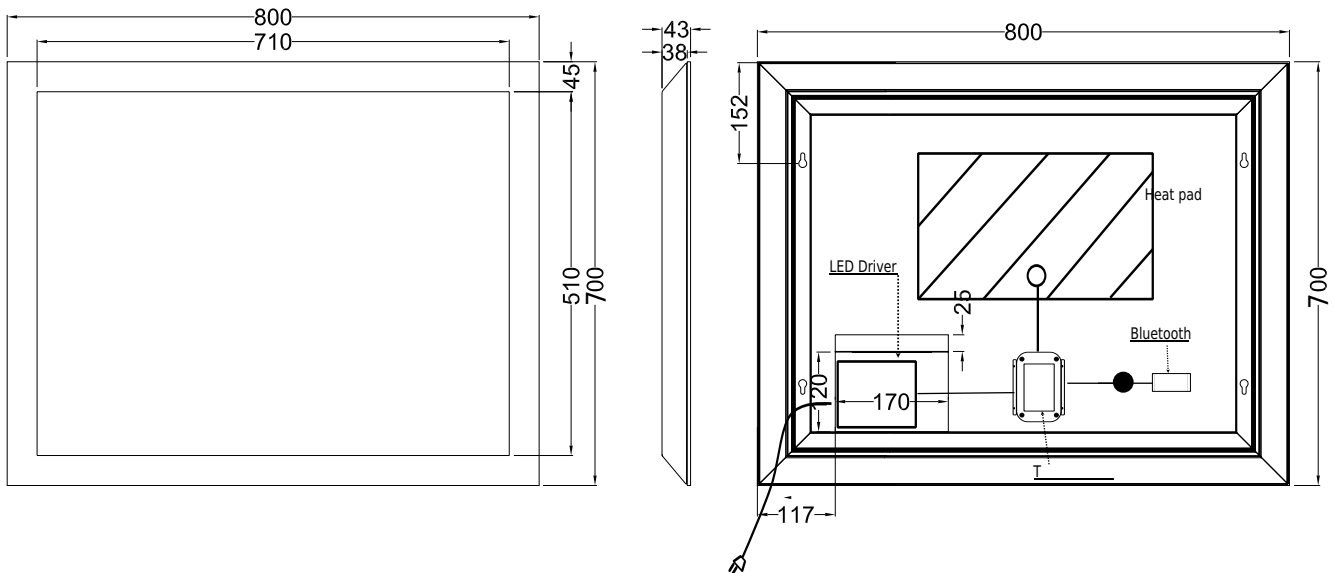

Copenhagen Bath

Roskildevej 394
DK-2610 Rødovre
ALV no.: DK32648622
IBAN: DK8190774584517404
Swift: SPNODK22
contact@copenhagenbath.com
www.copenhagenbath.com

Larvik 80 Sound peili

SKU: 30020215

Väri:	Alumiini/Lasi
Koko K/P/S:	70cm / 80cm / 4.3cm
Weight:	9.2kg netto

Larvik 80 Sound peili tiedot:

With Larvik sound mirror you can connect your phone or tablet wireless via Bluetooth to the mirror and enjoy your favourite music or podcasts while spending time in the bathroom. The cabinet is matte white powder-coated aluminium with a 45mm LED frame. The light can be regulated in colour and in brightness. The integrated demister pad heats the mirror to a few degrees above room temperature within 2-3 minutes to prevent the mirror from misting in even the steamiest of bathrooms.