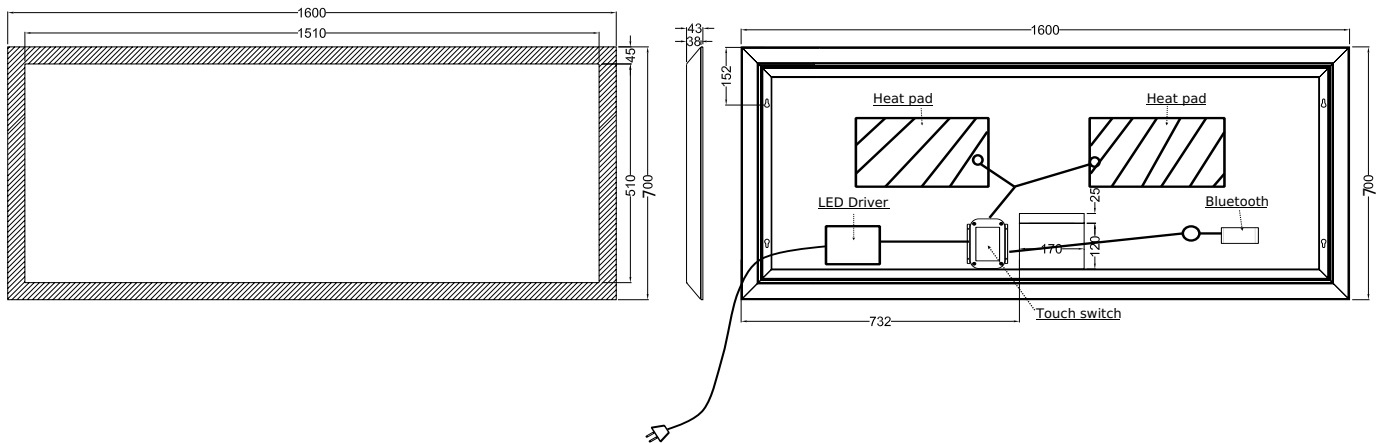

Copenhagen Bath

Roskildevej 394
DK-2610 Rødovre
ALV no.: DK32648622
IBAN: DK8190774584517404
Swift: SPNODK22
contact@copenhagenbath.com
www.copenhagenbath.com

Larvik 160 Sound peili

SKU: 30020217

Väri:	Alumiini/Lasi
Koko K/P/S:	70cm / 160cm / 4.3cm
Weight:	17.3kg netto

Larvik 160 Sound peili tiedot:

The new improved sound gives the Larvik mirror a solid bass and a clear treble. Connect your phone or tablet wireless via Bluetooth to the mirror and enjoy your favourite music or podcasts while spending time in the bathroom. The cabinet is matte white powder-coated aluminium with a 45mm LED frame. The light can be regulated in colour and in brightness. The integrated demister pad heats the mirror to a few degrees above room temperature within 2-3 minutes to prevent the mirror from misting in even the steamiest of bathrooms.