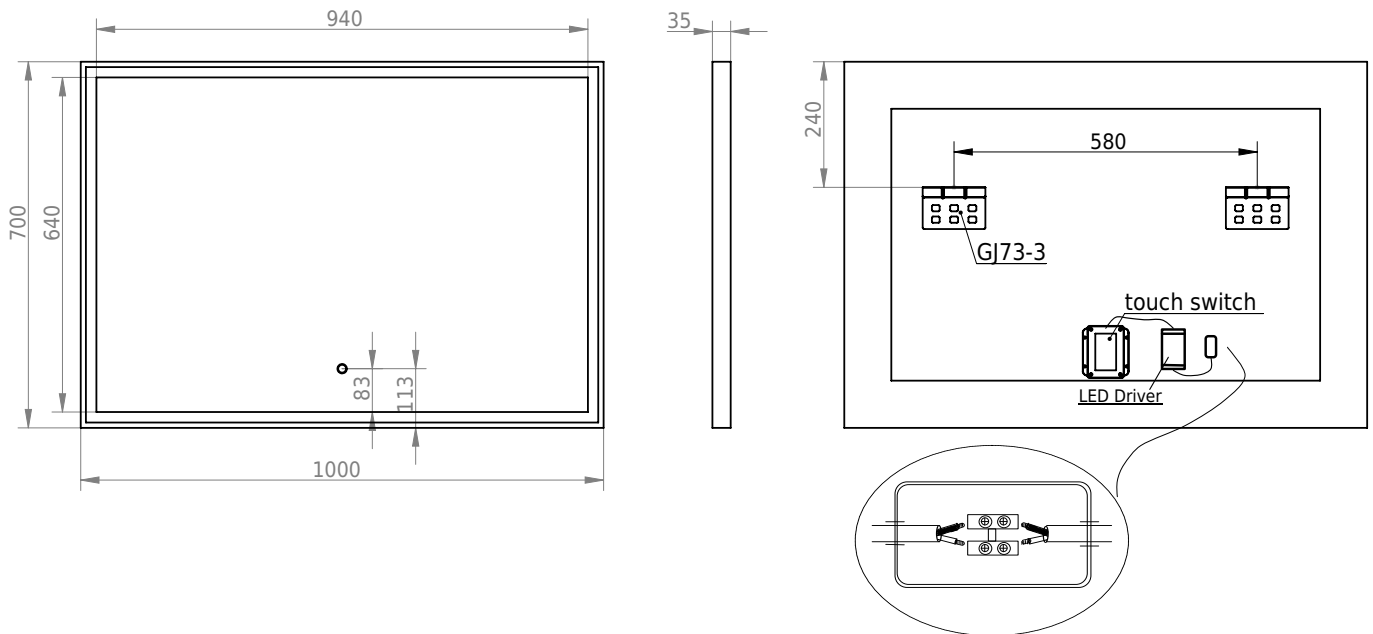

Copenhagen Bath

Roskildevej 394
DK-2610 Rødovre
ALV no.: DK32648622
IBAN: DK8190774584517404
Swift: SPNODK22
contact@copenhagenbath.com
www.copenhagenbath.com

Fanø 100 peili

SKU: 30020218

Väri:	Mattavalkoinen
Koko K/P/S:	70cm / 100cm / 3.4cm
Weight:	12.2kg netto

Fanø 100 peili tiedot:

LED Mirror with matte white frame and touch function. The light has colour regulation between Kelvin 3200 - 6000. The integrated demister pad heats the mirror to a few degrees above room temperature within 2-3 minutes to prevent the mirror from misting in even the steamiest of bathrooms.