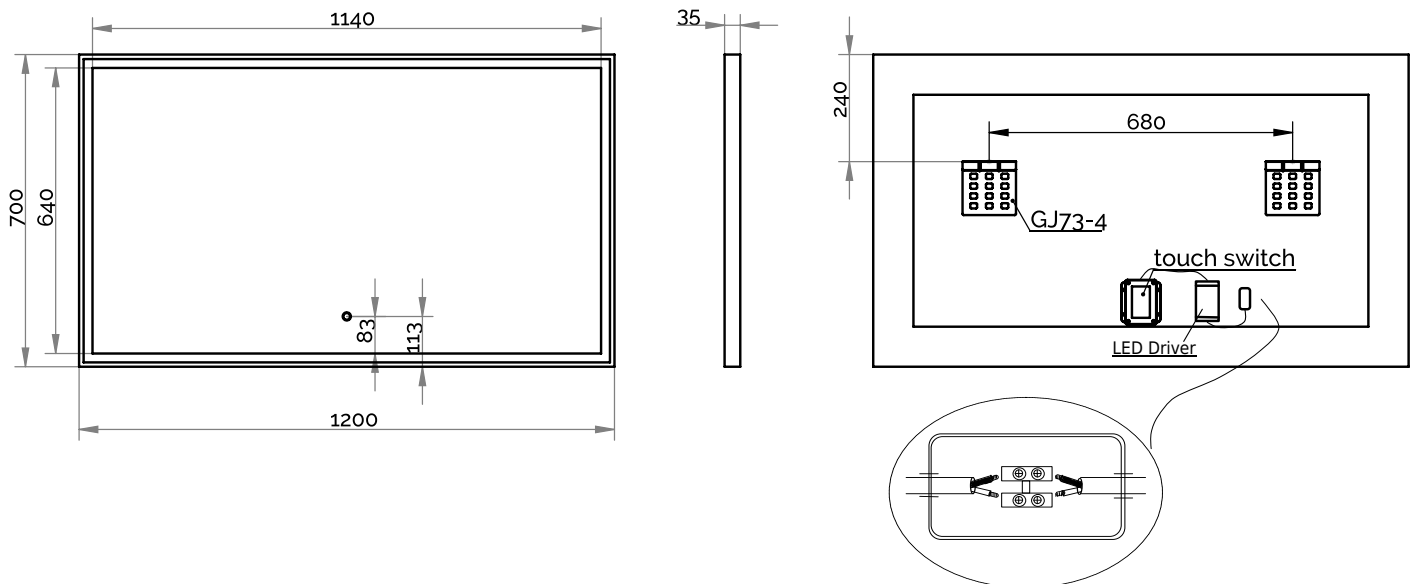

Copenhagen Bath

Roskildevej 394
DK-2610 Rødovre
ALV no.: DK32648622
IBAN: DK8190774584517404
Swift: SPNODK22
contact@copenhagenbath.com
www.copenhagenbath.com

Fanø 120 peili

SKU: 30020219

Väri: Mattavalkoinen
Koko K/P/S: 70cm / 120cm / 3.4cm
Weight: 14.5kg netto

Fanø 120 peili tiedot:

LED Mirror with matte white frame and touch function. The light has colour regulation between Kelvin 3200 - 6000. The integrated demister pad heats the mirror to a few degrees above room temperature within 2-3 minutes to prevent the mirror from misting in even the steamiest of bathrooms.