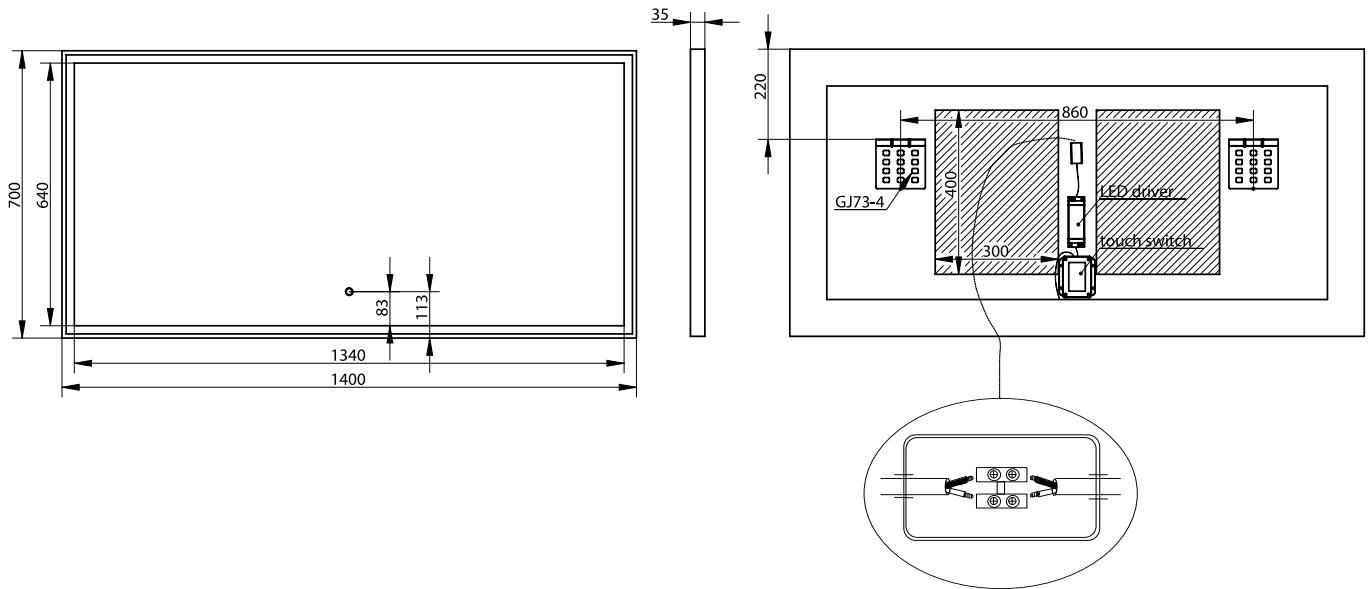

# Fanø 140 peili

SKU: 30020221

**Väri:** Mattavalkoinen  
**Koko K/P/S:** 70cm / 140cm / 3.4cm  
**Weight:** 17kg netto

## Fanø 140 peili tiedot:

LED Mirror with matte white frame and touch function. The light has colour regulation between Kelvin 3200 – 6000. The integrated demister pad heats the mirror to a few degrees above room temperature within 2-3 minutes to prevent the mirror from misting in even the steamiest of bathrooms.