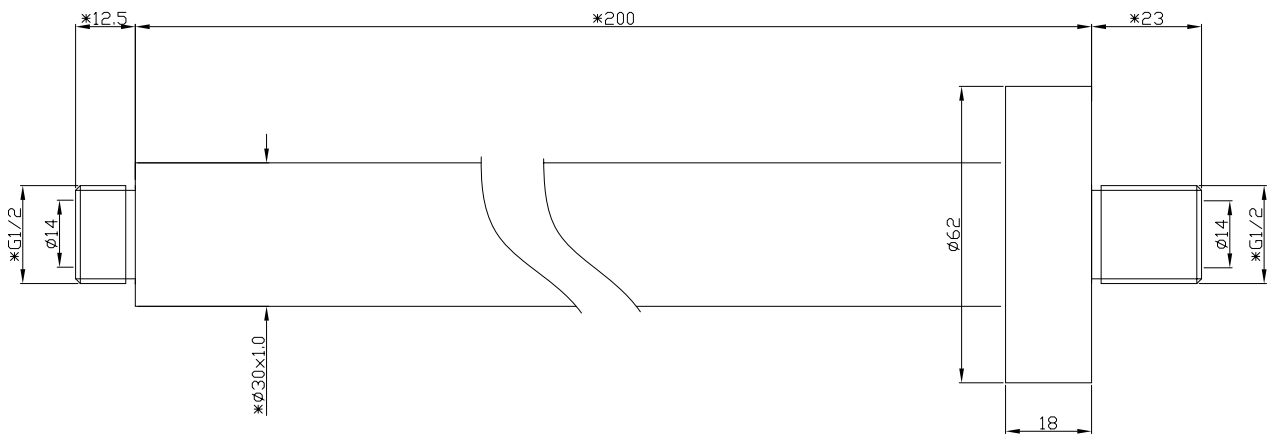

# Shower arm ceiling

SKU: 60060019

**Colour:** Polished steel  
**Size:** 3cm / 20cm / 3cm  
**Weight:** 0.3kg netto

**Shower arm ceiling details:**