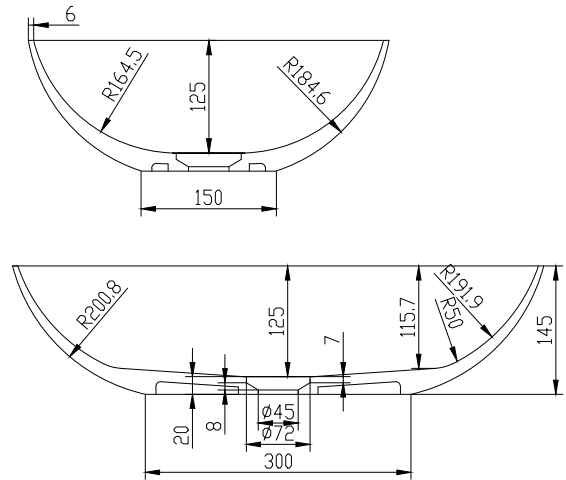

Norsjö oval basin

SKU: 40010175

Colour: Matte white
Size: 14.5cm / 60cm / 40cm
Weight: 7kg netto

Norsjö oval basin details: