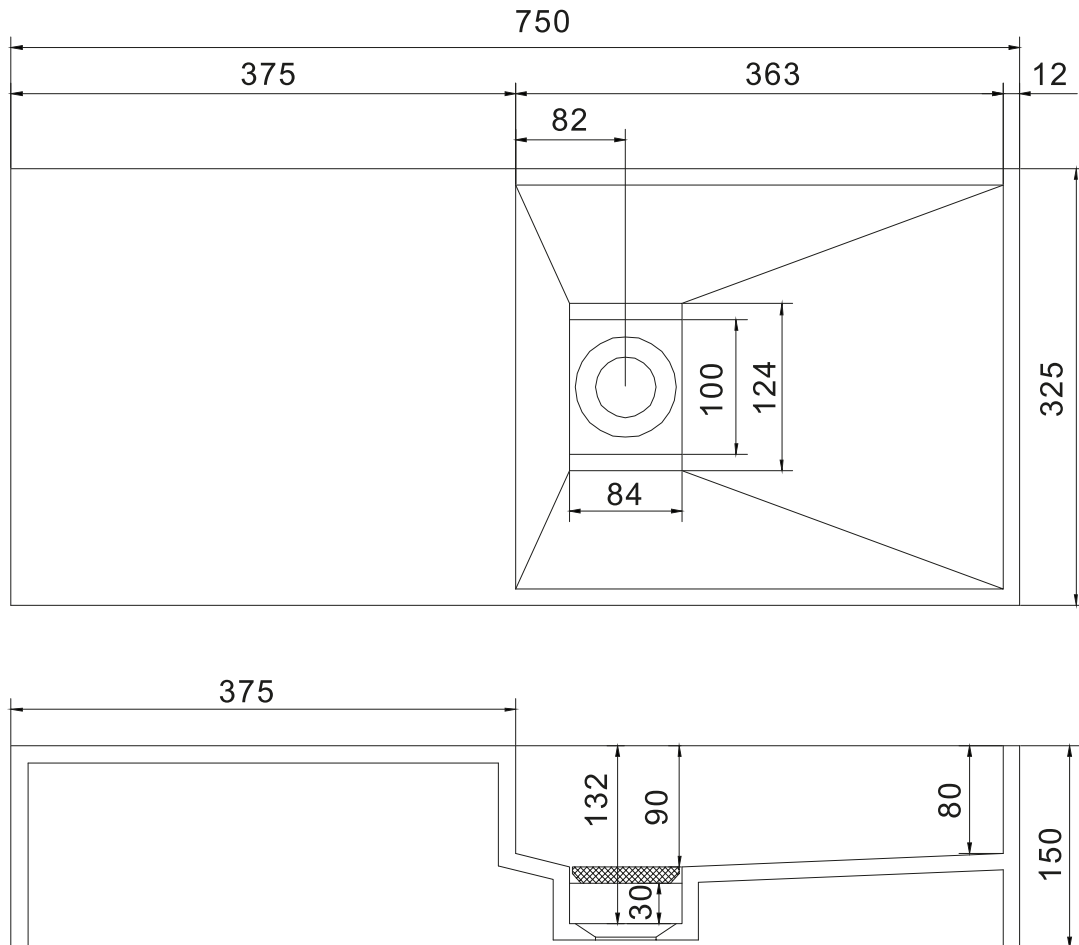

Nordland 75 basin

SKU: 40010038

Colour: Matte white
Size: 15cm / 75cm / 32.5cm
Weight: 15kg netto

Nordland 75 basin details: