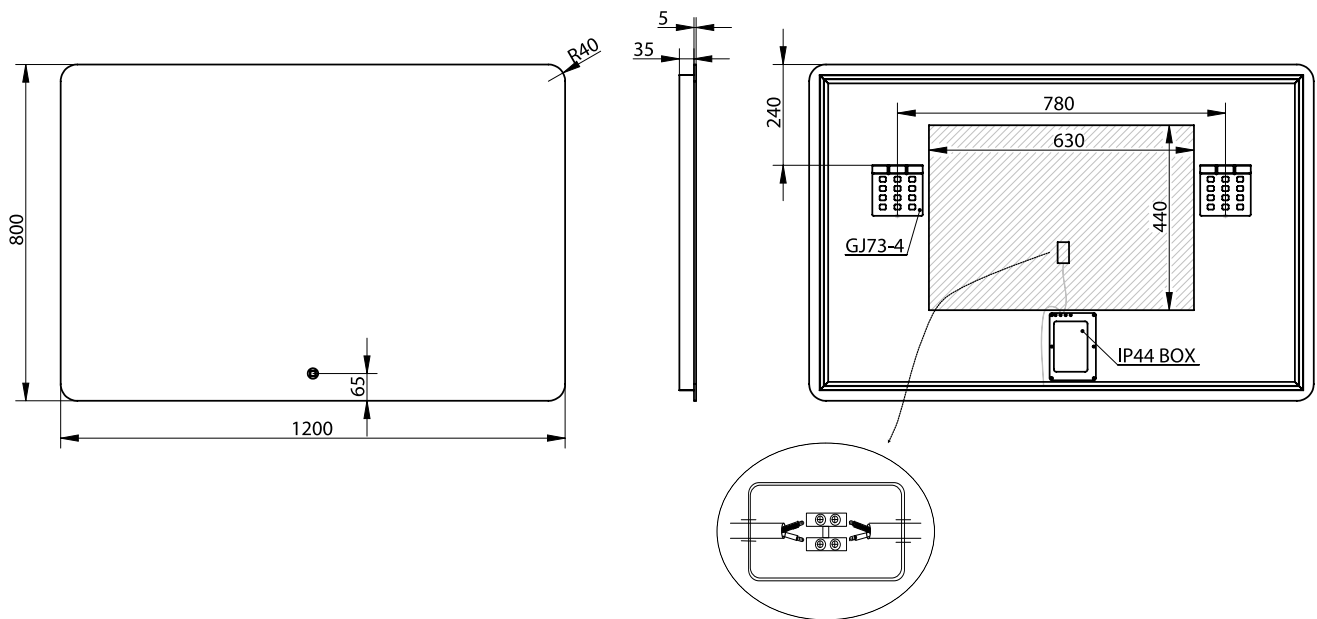

Orø 120 mirror

SKU: 30020229

Colour: Glass
Size: 80cm / 120cm / 3.7cm
Weight: 11.2kg netto

Orø 120 mirror details: