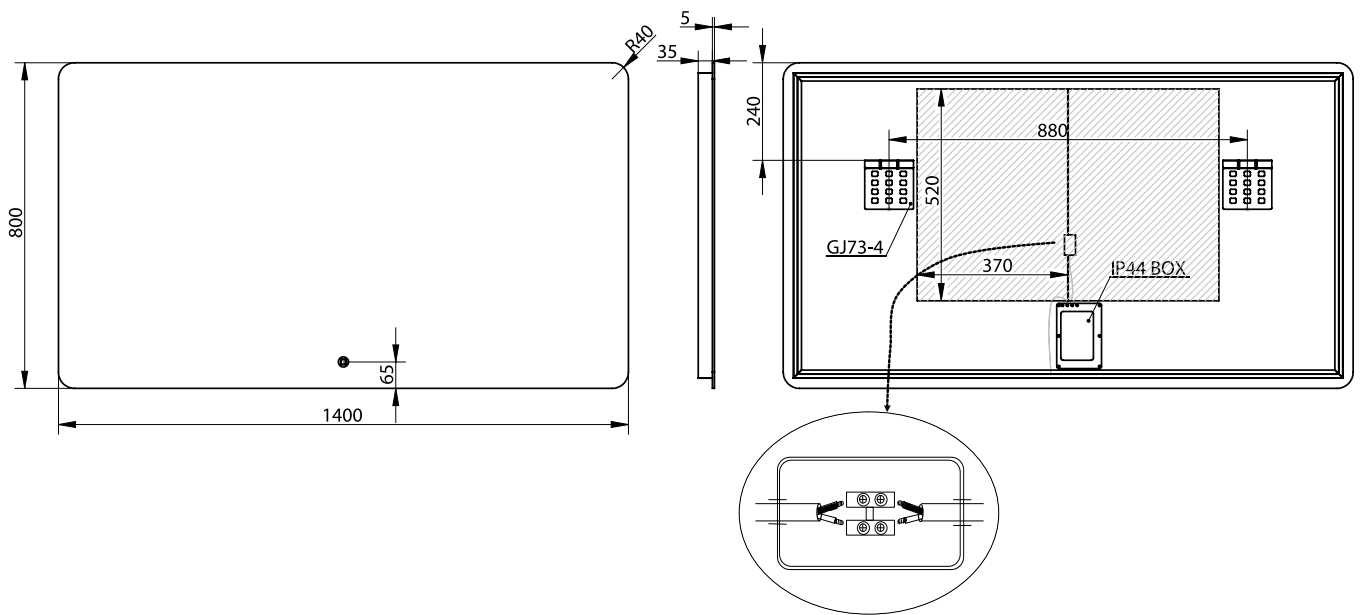

Orø 140 mirror

SKU: 30020230

Colour:

Glass

Size:

80cm / 140cm / 3.7cm

Weight:

13kg netto

Orø 140 mirror details: