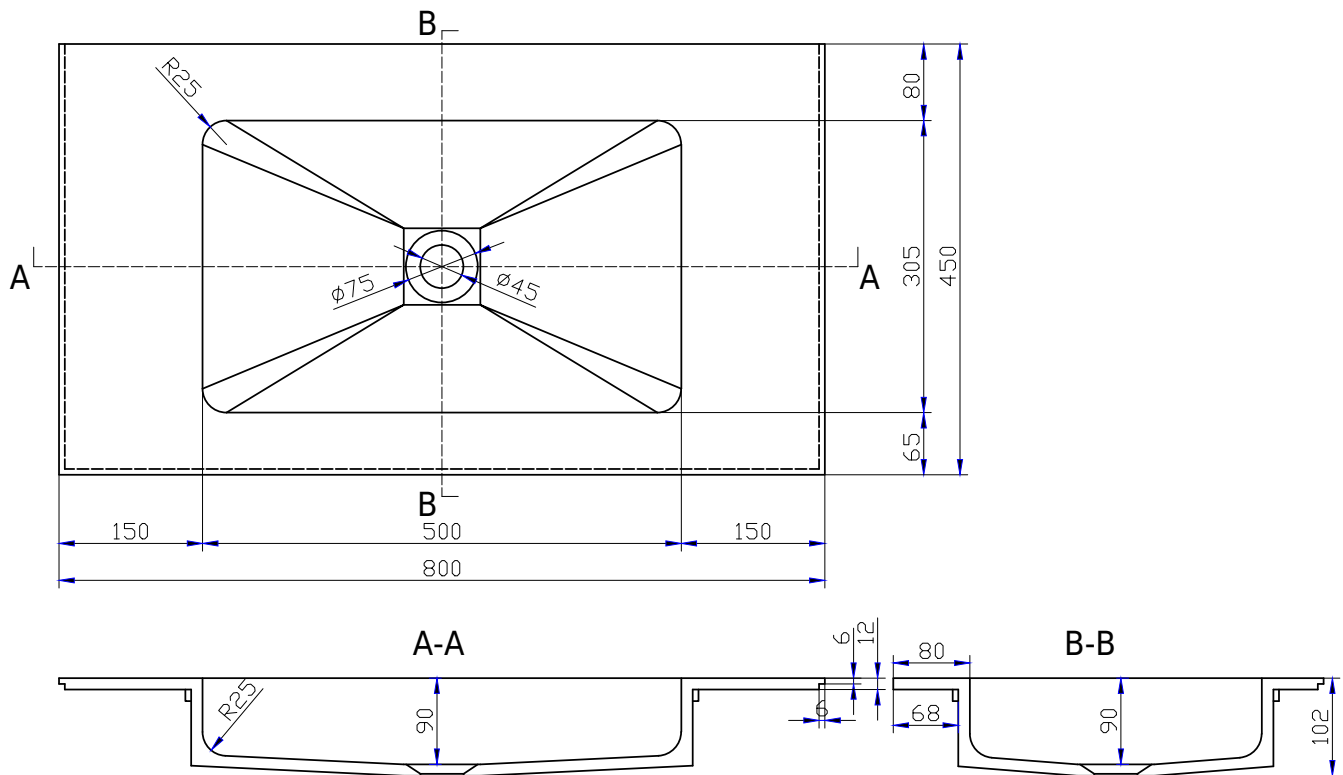

SQ2 80 centred wash basin

SKU: 30040078

Colour: Matte white
Size: 10.2cm / 80cm / 45cm
Weight: 12kg netto

SQ2 80 centred wash basin details: