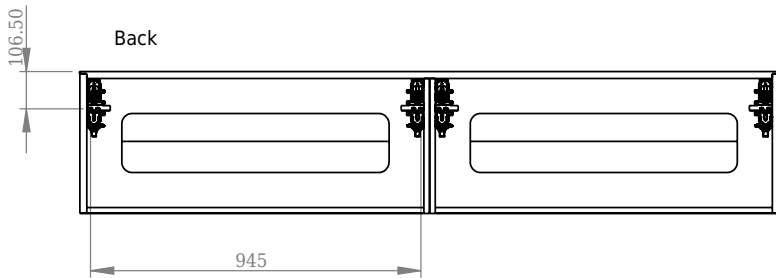

Bergen 200 cabinet

SKU: 30010102

Front

Side

Back

inside

Inside

Colour:

Heavy brushed oak

Size:

40cm / 200cm / 50cm

Weight:

100kg netto

Bergen 200 cabinet details: