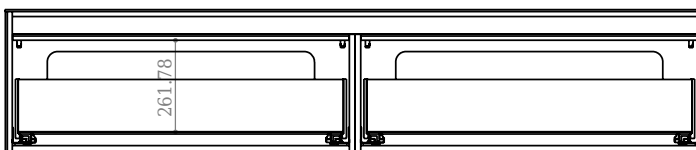

Bergen 200 cabinet

SKU: 30010102

Front

Side

Back

inside

Inside

Colour:

Heavy brushed oak

Size:

40cm / 200cm / 50cm

Weight:

100kg netto

Bergen 200 cabinet details: