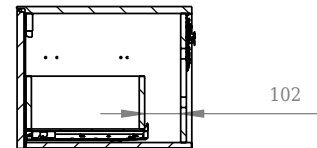

Bergen 200 cabinet

SKU: 30010102

inside

Colour:

Heavy brushed oak

Size:

40cm / 200cm / 50cm

Weight:

100kg netto

Bergen 200 cabinet details: