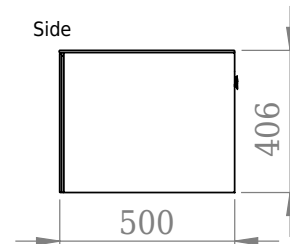

Bergen 200 cabinet

SKU: 30010102

Front

Side

Back

inside

Inside

Colour:

Heavy brushed oak

Size:

40cm / 200cm / 50cm

Weight:

100kg netto

Bergen 200 cabinet details: