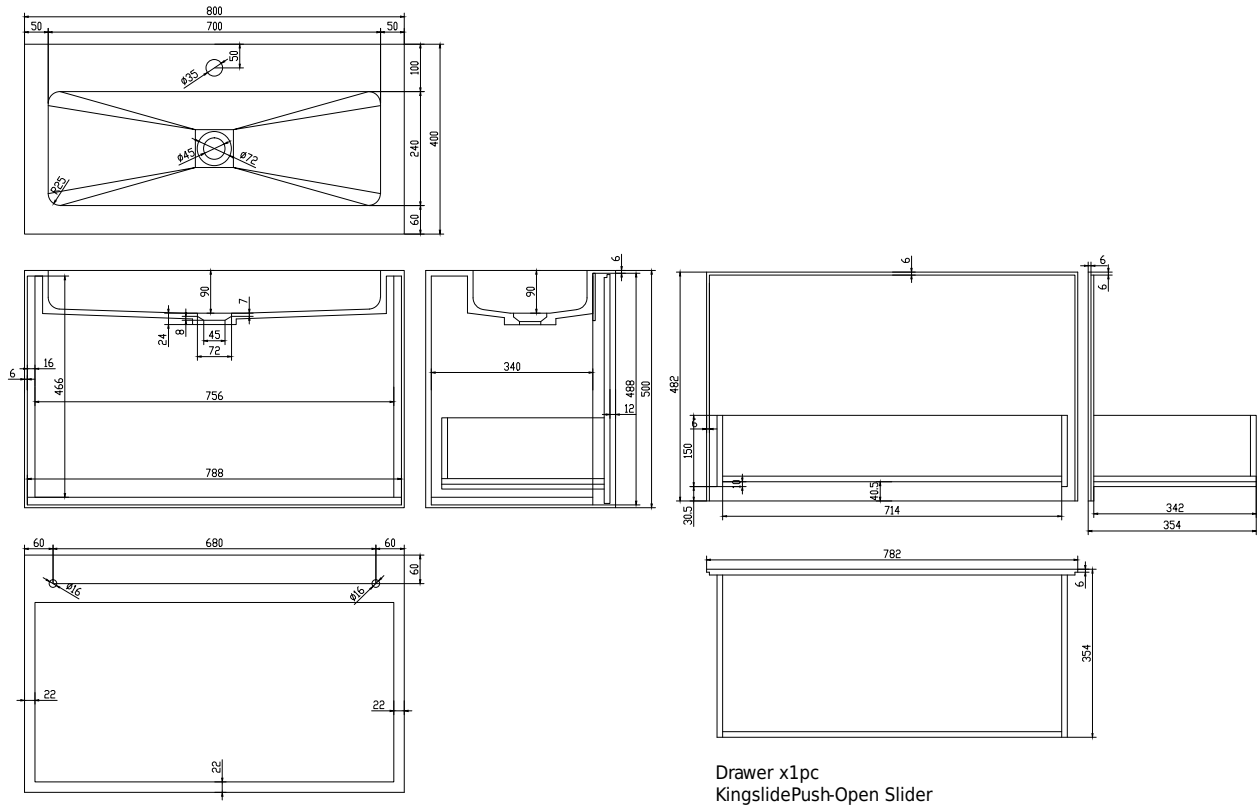

Nexø 80 cabinet with centred basin

SKU: 30010109

Colour: Matte white
Size: 50cm / 80cm / 40cm
Weight: 52kg netto

Nexø 80 cabinet with centred basin details: