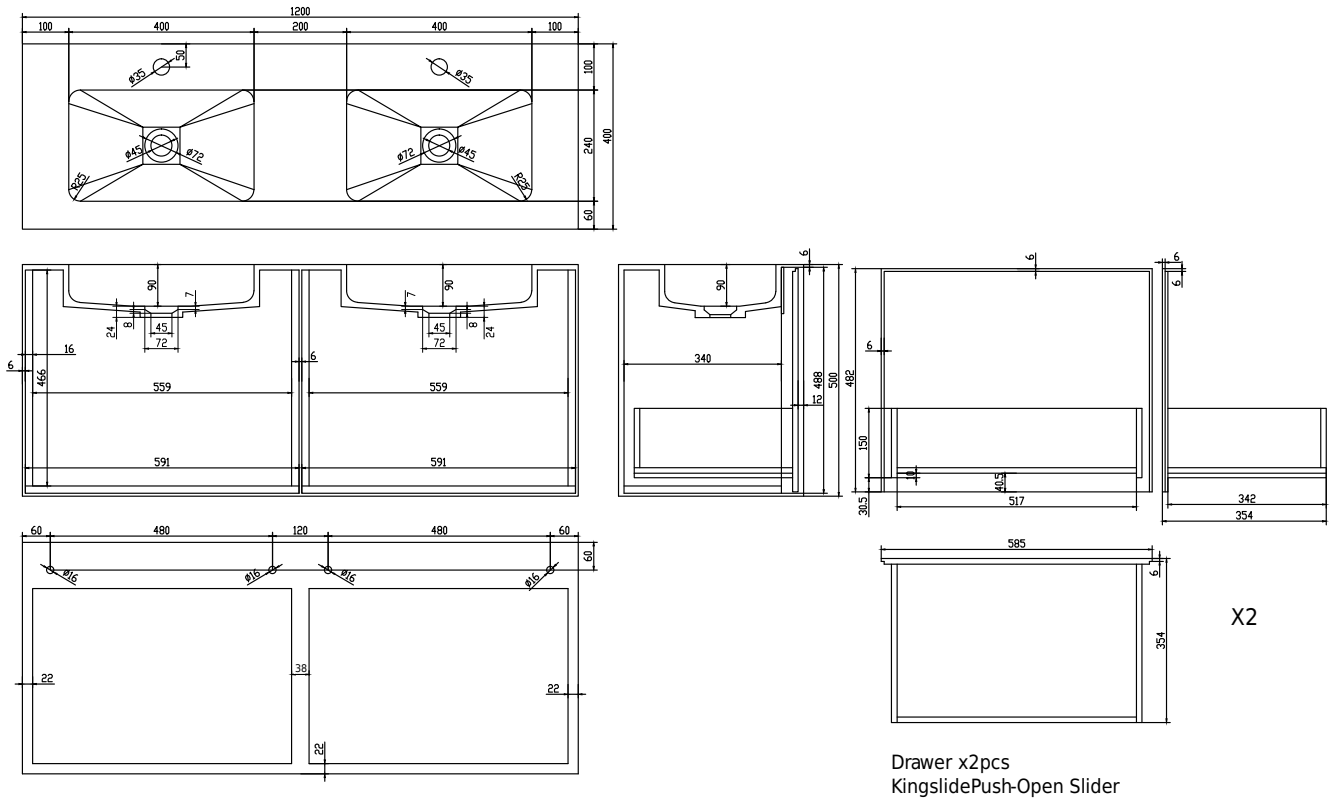

# Nexø 120 cabinet with double basin

SKU: 30010110

**Colour:** Matte white  
**Size:** 50cm / 120cm / 40cm  
**Weight:** 70kg netto

**Nexø 120 cabinet with double basin details:**