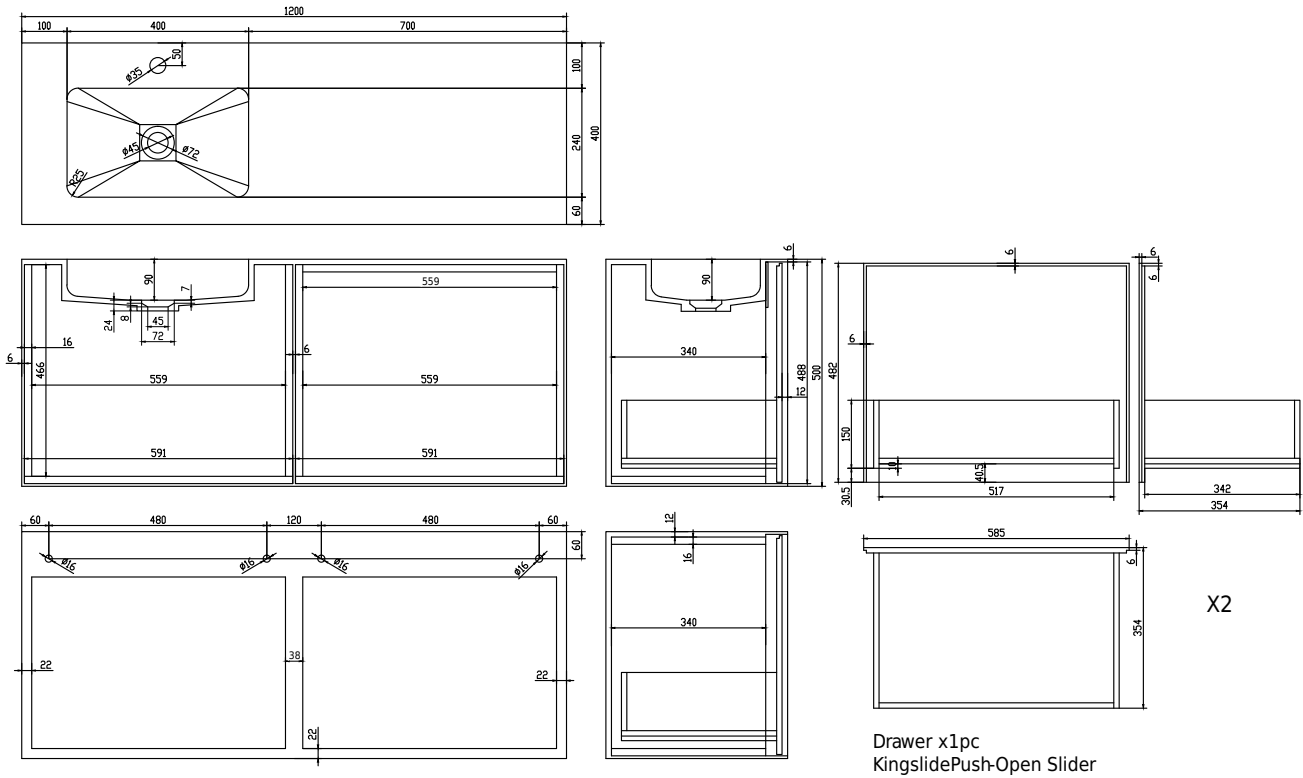

Nexø 120 cabinet with left basin

SKU: 30010111

Colour: Matte white
Size: 50cm / 120cm / 40cm
Weight: 70kg netto

Nexø 120 cabinet with left basin details: