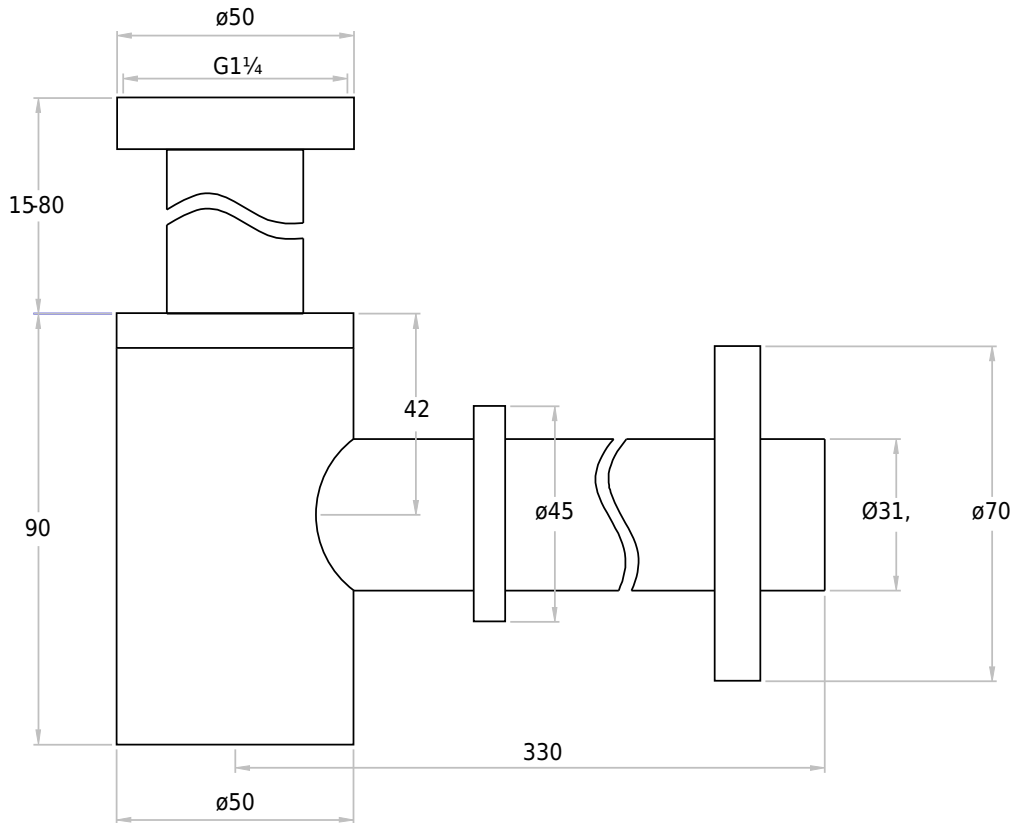

Trap round steel

SKU: 40040062

Colour: Brushed steel
Size: 10.5cm / 5cm / 33cm
Weight: 0.6kg netto

Trap round steel details: