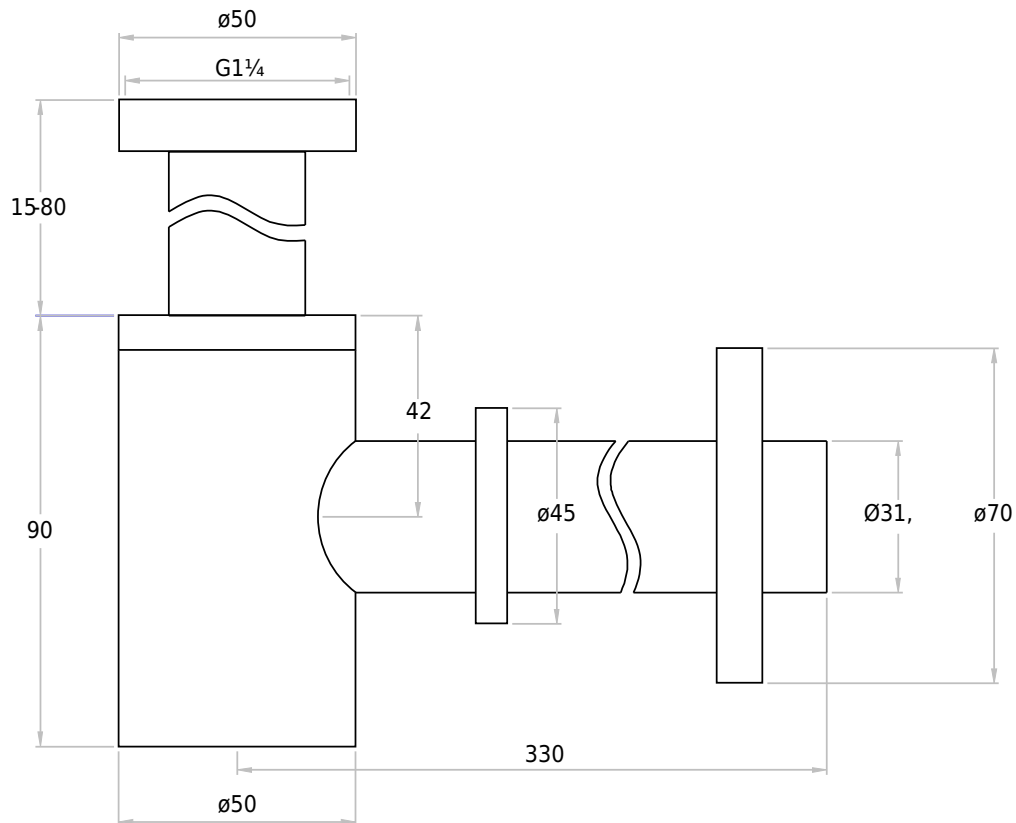

Trap round chrome

SKU: 40040063

Colour:

Chrome

Size:

10.5cm / 5cm / 33cm

Weight:

0.6kg netto

Trap round chrome details: