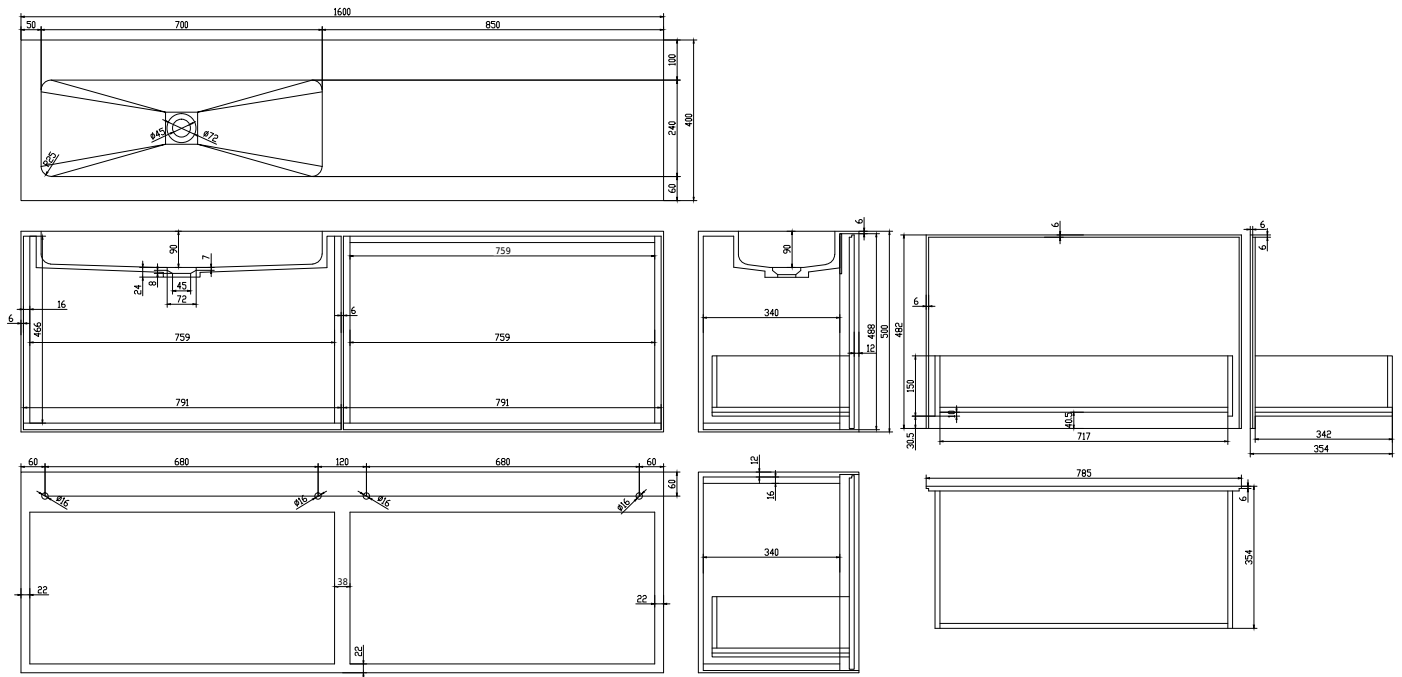

Nexø 160 cabinet with left basin

SKU: 30010114

Colour: Matte white
Size: 50cm / 160cm / 40cm
Weight: 78kg netto

Nexø 160 cabinet with left basin details: