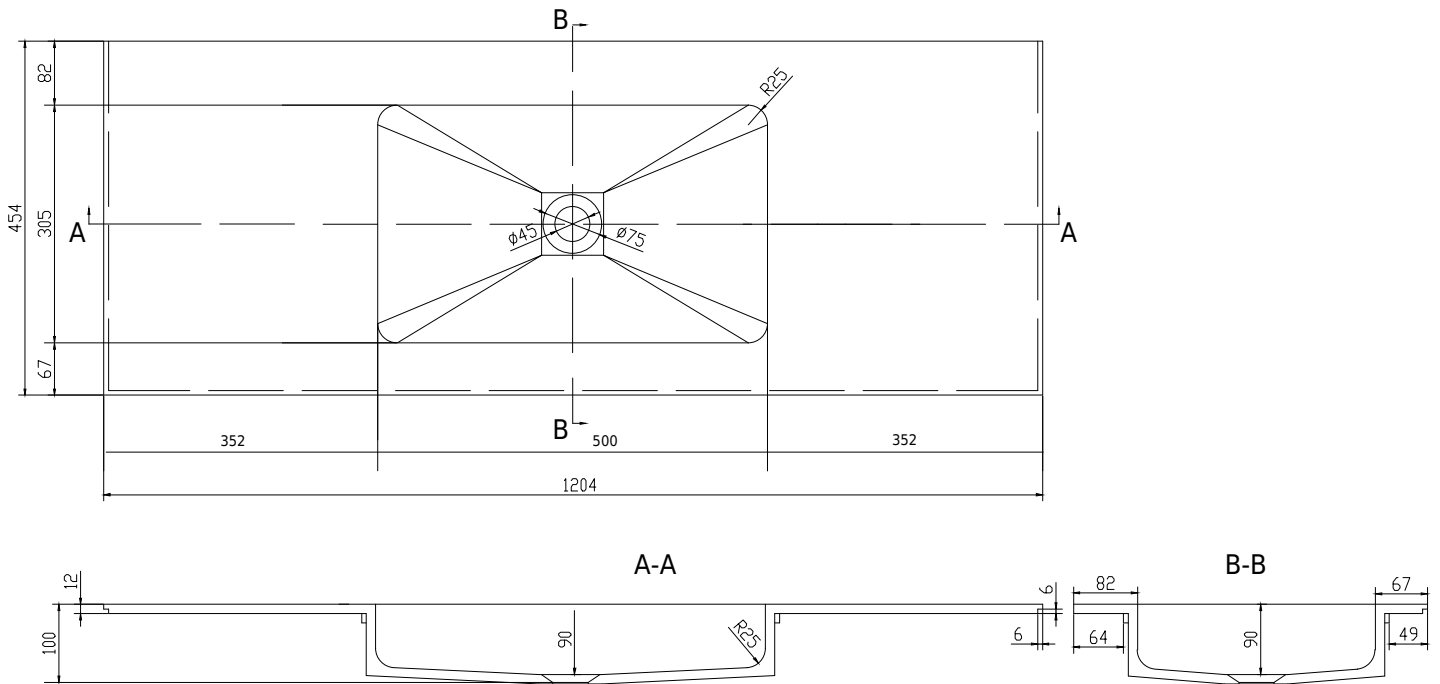

## SQ2 120 centred wash basin

SKU: 30040096

**Colour:** Matte white  
**Size:** 10.2cm / 120cm / 45cm  
**Weight:** 18kg netto

**SQ2 120 centred wash basin details:**