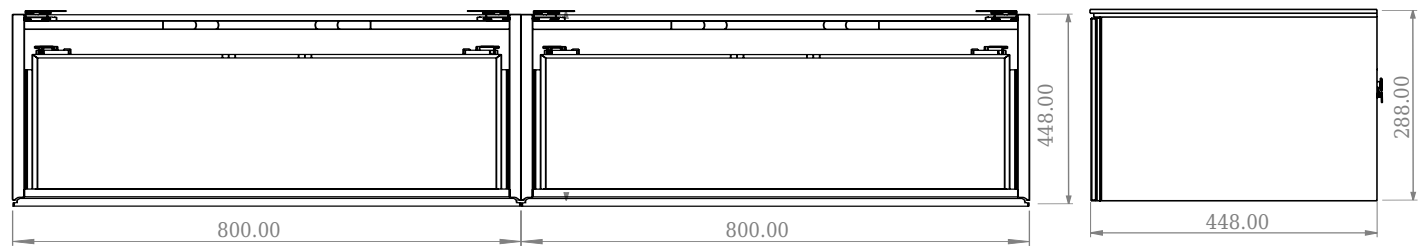

## SQ2 160 cabinet with left basin

SKU: 30010124

F View

Top View

Side View

Back View

**Colour:** Matte white  
**Size:** 28.8cm / 160cm / 45cm  
**Weight:** 84.6kg netto

**SQ2 160 cabinet with left basin details:**