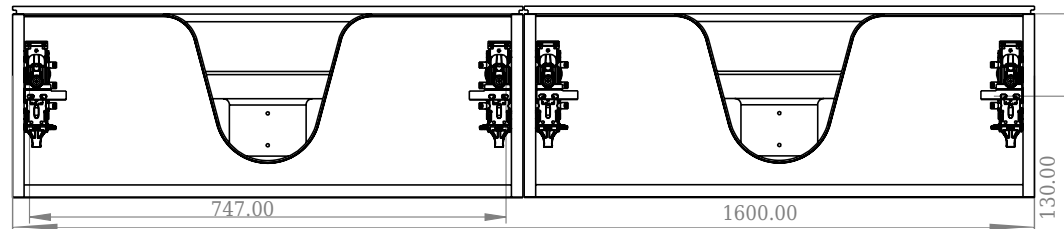

## SQ2 160 cabinet with left basin

SKU: 30010124

F View

Top View

Side View

Back View

**Colour:** Matte white  
**Size:** 28.8cm / 160cm / 45cm  
**Weight:** 84.6kg netto

**SQ2 160 cabinet with left basin details:**