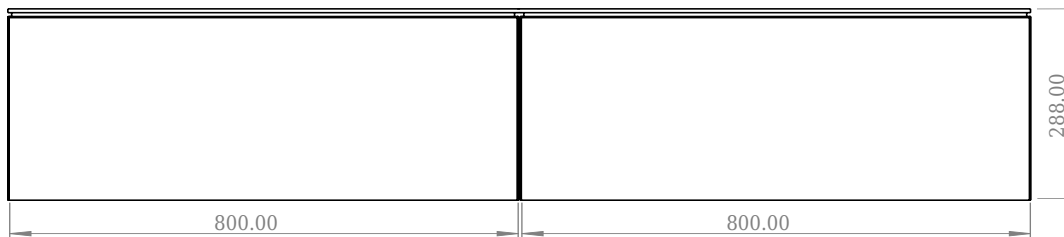

## SQ2 160 cabinet with left basin

SKU: 30010124

F View

Top View

Side View

Back View

**Colour:** Matte white  
**Size:** 28.8cm / 160cm / 45cm  
**Weight:** 84.6kg netto

**SQ2 160 cabinet with left basin details:**