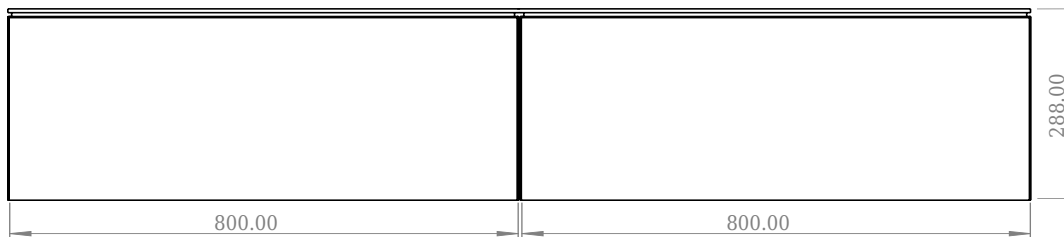

SQ2 160 cabinet with double basin

SKU: 30010125

F View

Top View

Side View

Back View

Colour: Matte white
Size: 28.8cm / 160cm / 45cm
Weight: 86.6kg netto

SQ2 160 cabinet with double basin details: