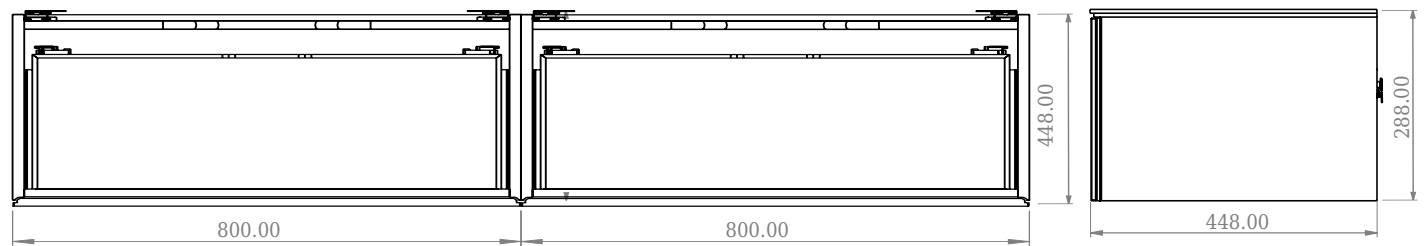

SQ2 160 cabinet with double basin

SKU: 30010125

F View

Top View

Side View

Back View

Colour: Matte white
Size: 28.8cm / 160cm / 45cm
Weight: 86.6kg netto

SQ2 160 cabinet with double basin details: