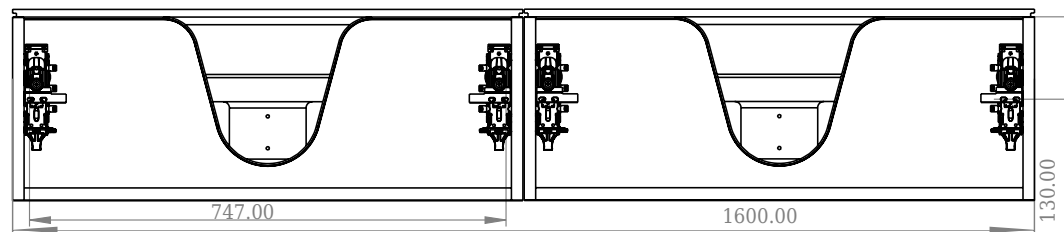

SQ2 160 cabinet with double basin

SKU: 30010125

F View

Top View

Side View

Back View

Colour: Matte white
Size: 28.8cm / 160cm / 45cm
Weight: 86.6kg netto

SQ2 160 cabinet with double basin details: