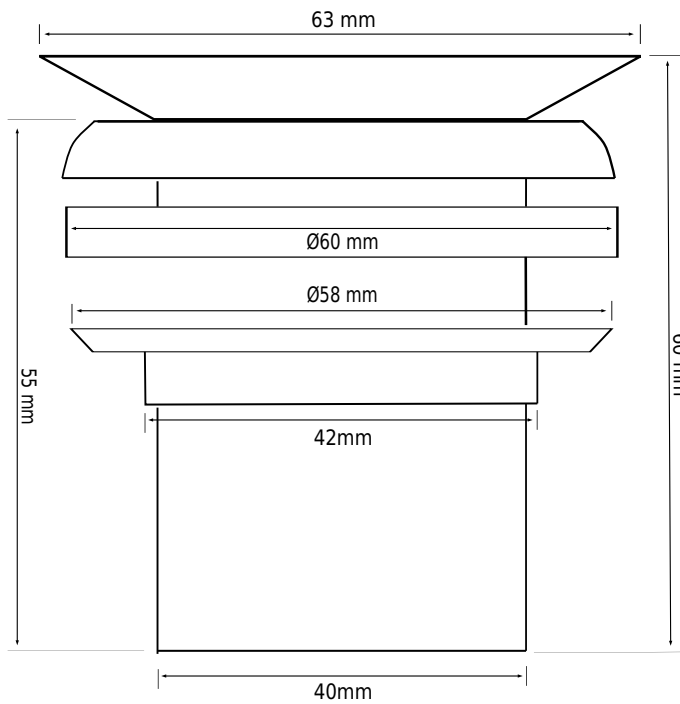

# Waste, grate, integrated

SKU: 40040068

**Colour:** Chrome  
**Size:** 7cm / 7cm / 7cm  
**Weight:** 0.2kg netto

**Waste, grate, integrated details:**