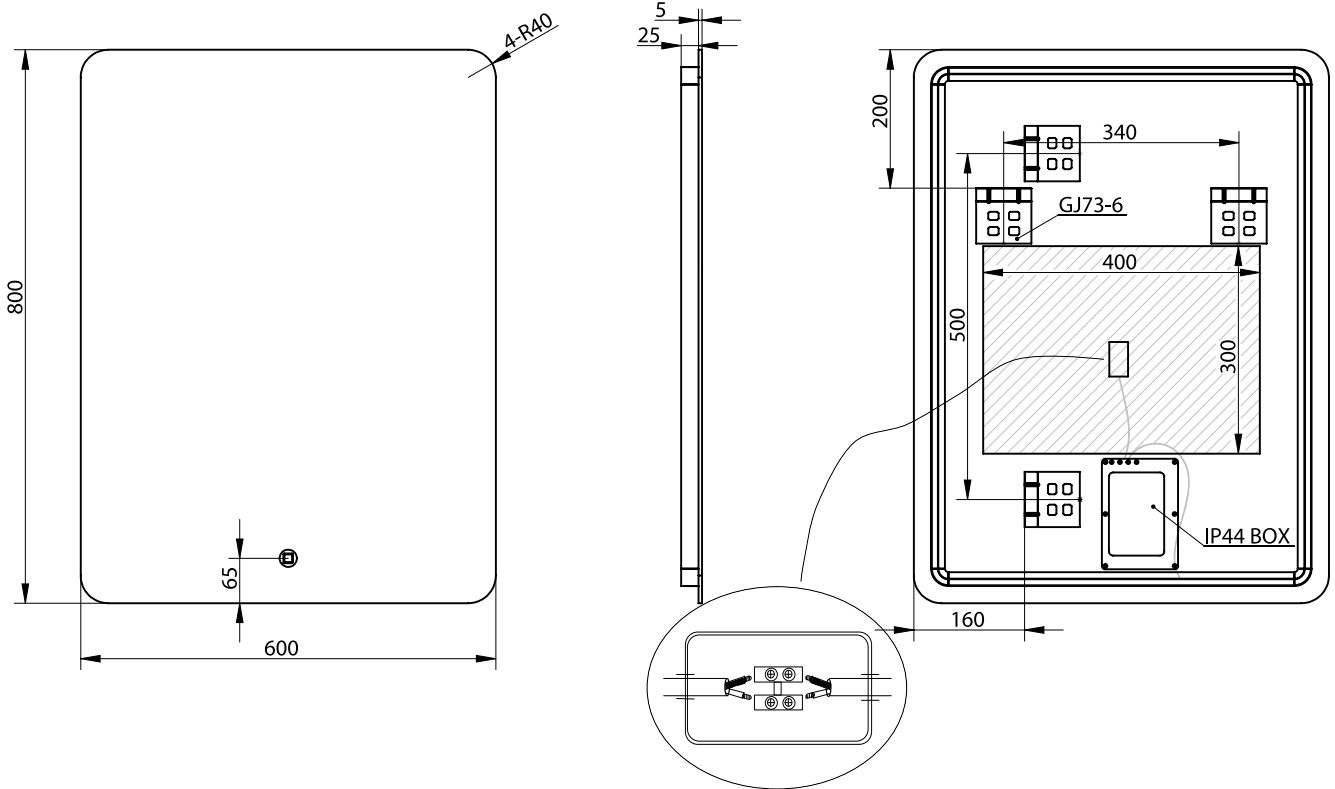

Orø 60 mirror

SKU: 30020254

Colour:

Glass

Size:

80cm / 60cm / 3.7cm

Weight:

5.6kg netto

Orø 60 mirror details: