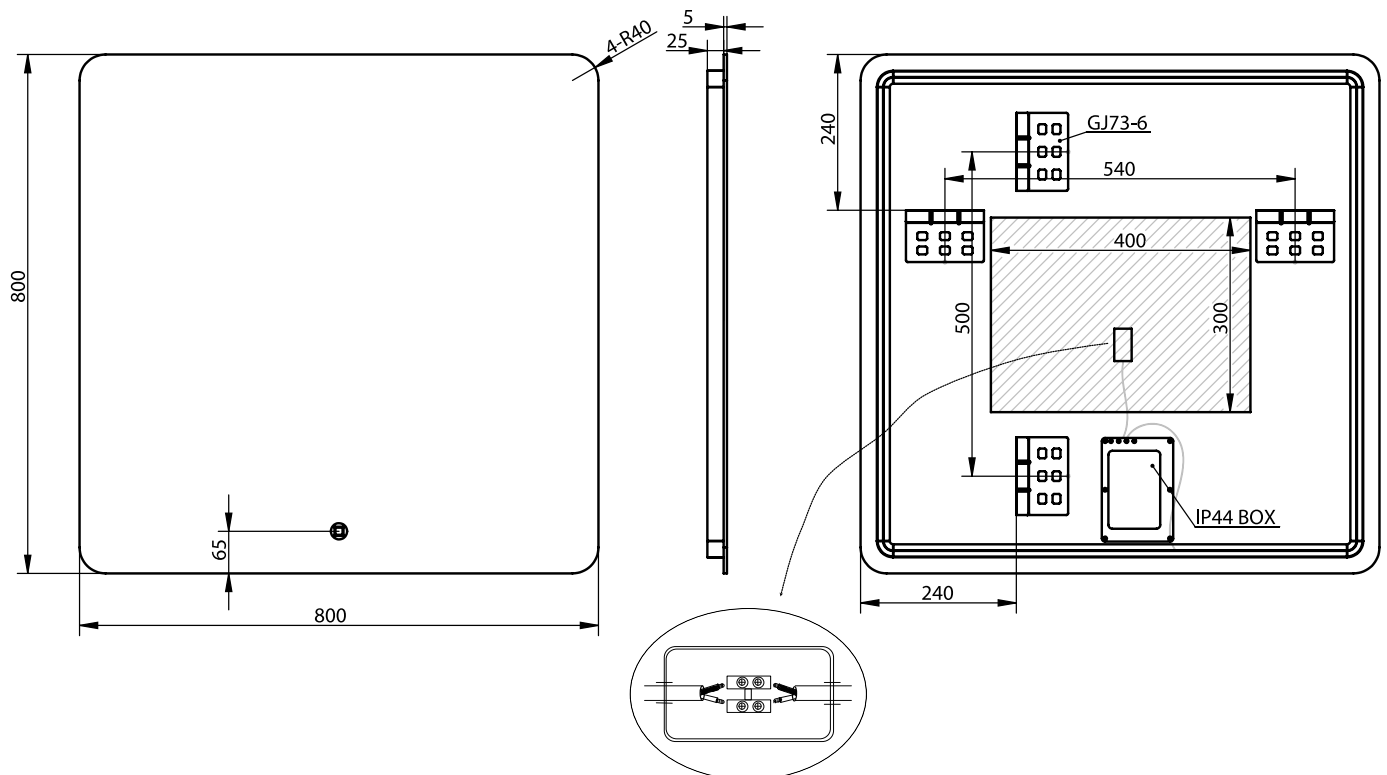

Orø 80 mirror

SKU: 30020255

Colour:

Glass

Size:

80cm / 80cm / 3.7cm

Weight:

7.4kg netto

Orø 80 mirror details: