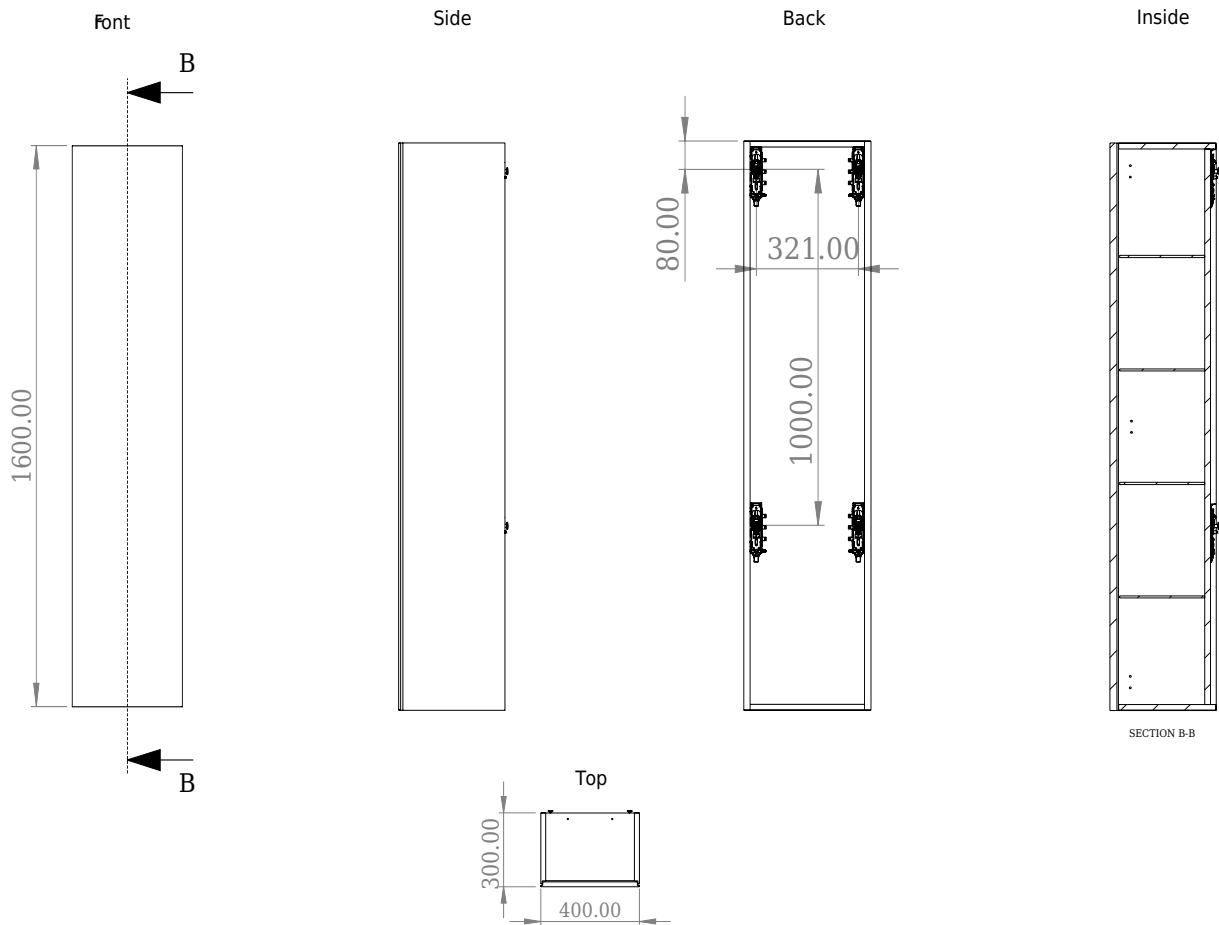

# Bergen high cabinet

SKU: 30030028

**Colour:** Heavy brushed oak  
**Size:** 160cm / 40cm / 30cm  
**Weight:** 29kg netto

**Bergen high cabinet details:**