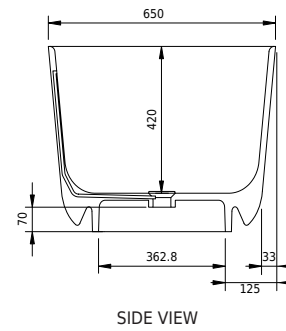

Copenhagen Bath

Bækkeskovvej
DK-2665 Vallensbæk Strand
CVR: DK32648622
Telefon: (+45) 3696 0747
contact@copenhagenbath.com
www.copenhagenbath.com

Hornbæk 118 bathtub

SKU: 40030042

Colour:	Matte white
Litre:	180 overflow
Size:	53cm / 118cm / 65cm
Weight:	100kg netto

Hornbæk 118 bathtub details:

Please note that there may be a tolerance of ± 5 mm as all products are hand sanded.