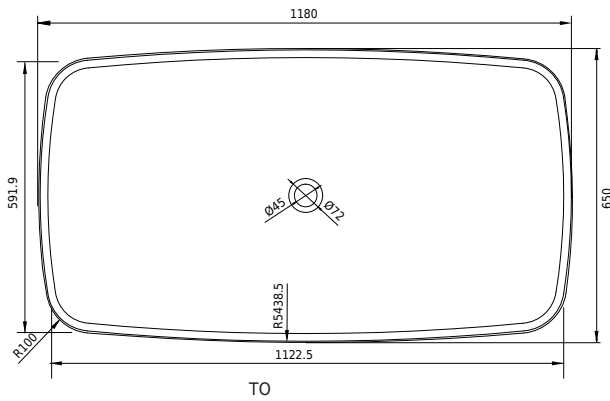

Copenhagen Bath

Bækkeskovvej
DK-2665 Vallensbæk Strand
CVR: DK32648622
Telefon: (+45) 3696 0747
contact@copenhagenbath.com
www.copenhagenbath.com

Hornbæk 118 bathtub

SKU: 40030042

Colour:	Matte white
Litre:	180 overflow
Size:	53cm / 118cm / 65cm
Weight:	100kg netto

Hornbæk 118 bathtub details:

Please note that there may be a tolerance of ± 5 mm as all products are hand sanded.