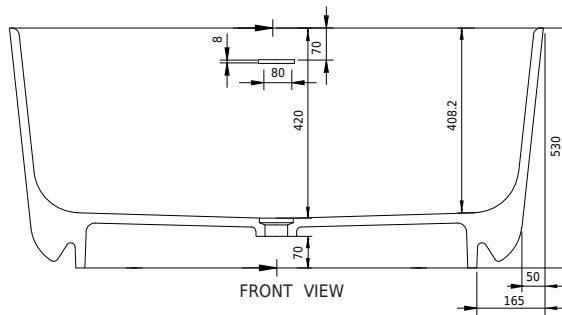

Copenhagen Bath

Bækkeskovvej
DK-2665 Vallensbæk Strand
CVR: DK32648622
Telefon: (+45) 3696 0747
contact@copenhagenbath.com
www.copenhagenbath.com

Hornbæk 118 bathtub

SKU: 40030042

Colour:	Matte white
Litre:	180 overflow
Size:	53cm / 118cm / 65cm
Weight:	100kg netto

Hornbæk 118 bathtub details:

Please note that there may be a tolerance of ± 5 mm as all products are hand sanded.