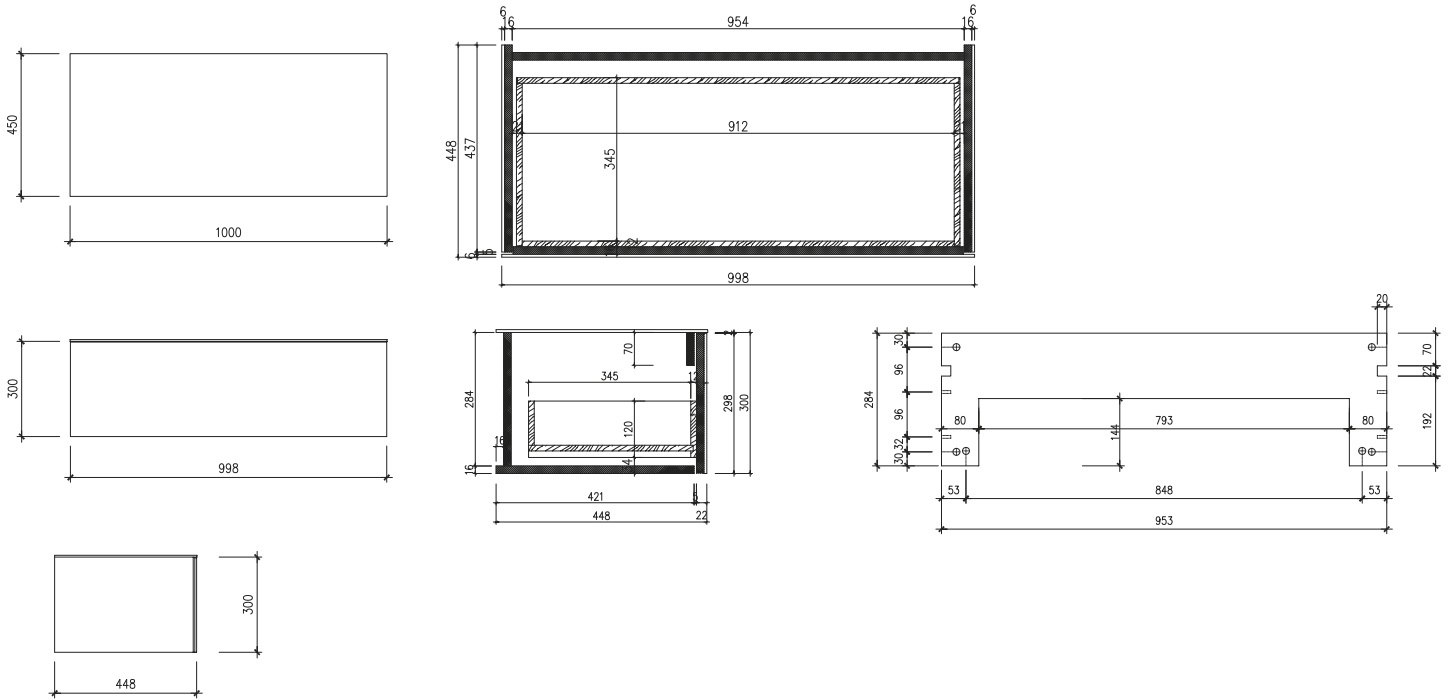

Skagen 100 cabinet

SKU: 30010157

Colour: Dark grey
Size: 30cm / 100cm / 45cm
Weight: 26kg netto

Skagen 100 cabinet details: