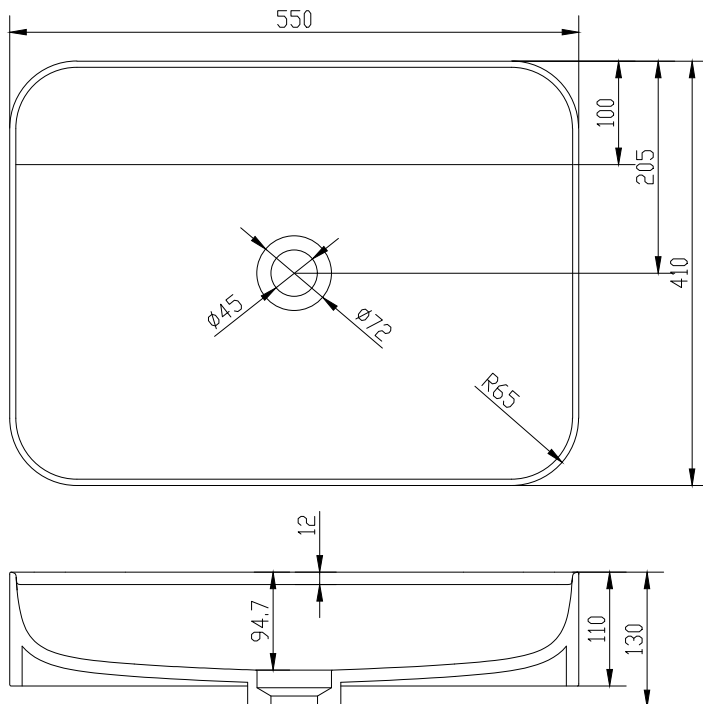

Yuno WA 55

SKU: 40010218

Colour: Matte white
Size: 11cm / 55cm / 41cm
Weight: 10kg netto

Yuno WA 55 details: