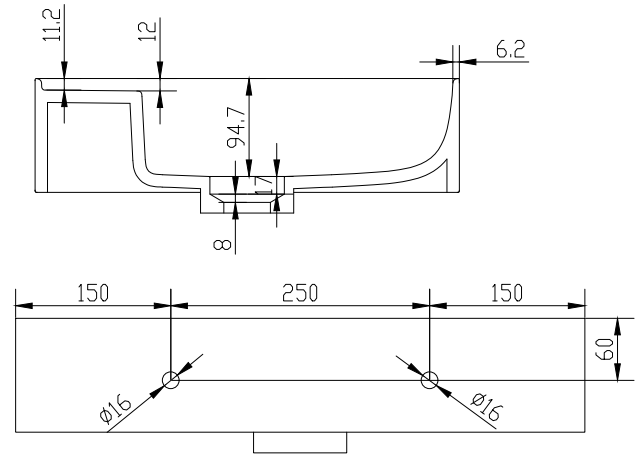

Yuno WA 55

SKU: 40010218

Colour: Matte white
Size: 11cm / 55cm / 41cm
Weight: 10kg netto

Yuno WA 55 details: