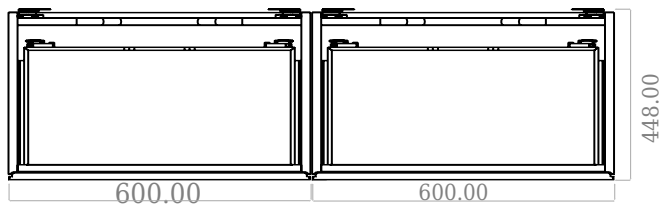

SQ2 120 double cabinet with double basin

SKU: 30010162

F View

Side View

Top View

Back View

Colour: Matte white
Size: 60cm / 120cm / 45cm
Weight: 81.44kg netto

SQ2 120 double cabinet with double basin details: