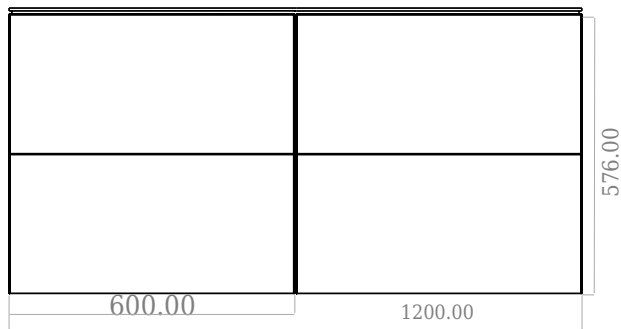

SQ2 120 double cabinet with double basin

SKU: 30010162

F View

Side View

Top View

Back View

Colour: Matte white
Size: 60cm / 120cm / 45cm
Weight: 81.44kg netto

SQ2 120 double cabinet with double basin details: