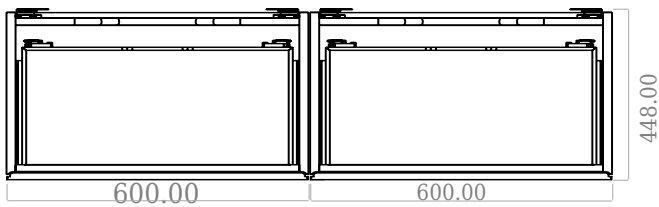

SQ2 120 double cabinet with left basin

SKU: 30010163

F View

Side View

Top View

Back View

Colour: Matte white
Size: 60cm / 120cm / 45cm
Weight: 75.72kg netto

SQ2 120 double cabinet with left basin details: