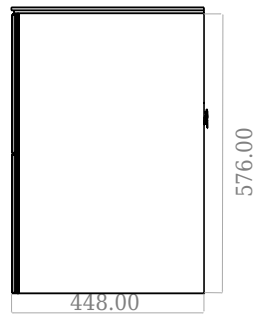

SQ2 120 double cabinet with left basin

SKU: 30010163

F View

Side View

Top View

Back View

Colour: Matte white
Size: 60cm / 120cm / 45cm
Weight: 75.72kg netto

SQ2 120 double cabinet with left basin details: