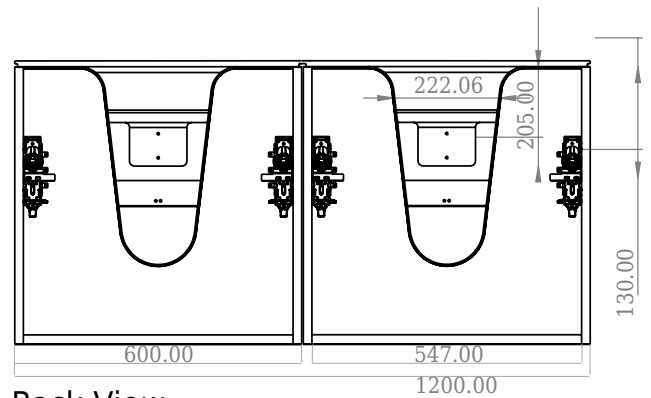

SQ2 120 double cabinet with left basin

SKU: 30010163

F View

Side View

Top View

Back View

Colour: Matte white
Size: 60cm / 120cm / 45cm
Weight: 75.72kg netto

SQ2 120 double cabinet with left basin details: