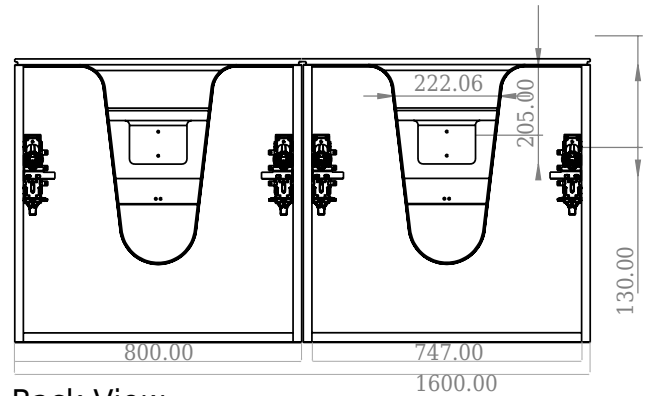

SQ2 160 double cabinet with right basin

SKU: 30010171

F View

Side View

Top View

Back View

Colour: Matte white
Size: 57.6cm / 160cm / 45cm
Weight: 109kg netto

SQ2 160 double cabinet with right basin details: