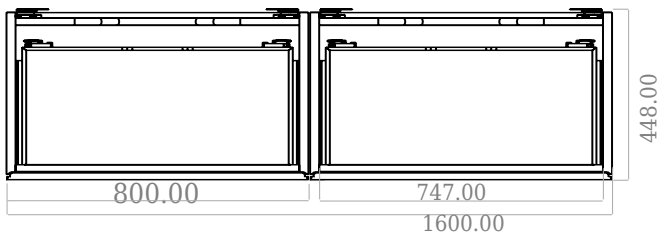

SQ2 160 double cabinet with double basin

SKU: 30010172

F View

Side View

Top View

Back View

Colour: Matte white
Size: 57.6cm / 160cm / 45cm
Weight: 111kg netto

SQ2 160 double cabinet with double basin details: