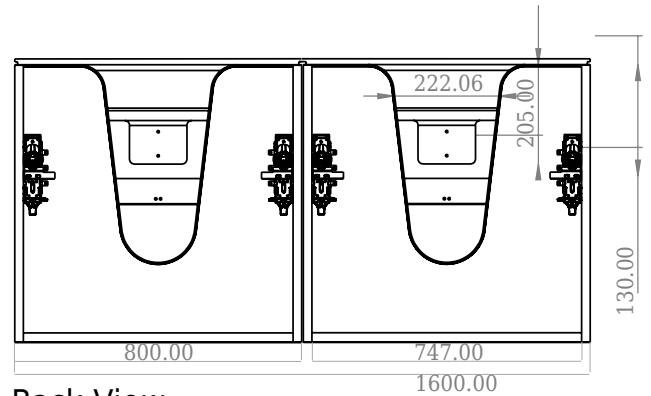

SQ2 160 double cabinet with double basin

SKU: 30010172

F View

Side View

Top View

Back View

Colour: Matte white
Size: 57.6cm / 160cm / 45cm
Weight: 111kg netto

SQ2 160 double cabinet with double basin details: