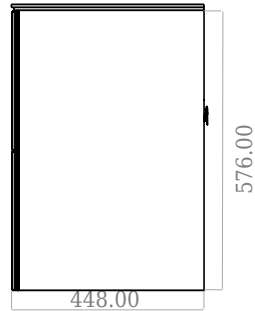

SQ2 160 double cabinet with double basin

SKU: 30010172

F View

Side View

Top View

Back View

Colour: Matte white
Size: 57.6cm / 160cm / 45cm
Weight: 111kg netto

SQ2 160 double cabinet with double basin details: