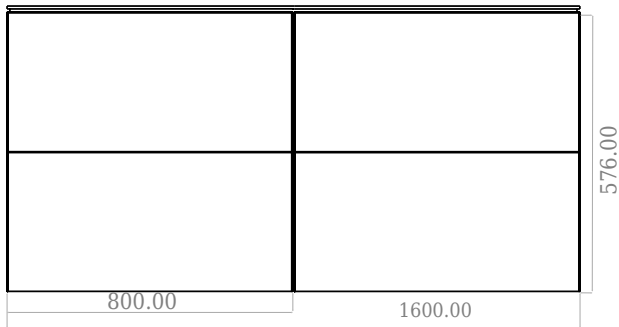

SQ2 160 double cabinet with double basin

SKU: 30010172

F View

Side View

Top View

Back View

Colour: Matte white
Size: 57.6cm / 160cm / 45cm
Weight: 111kg netto

SQ2 160 double cabinet with double basin details: