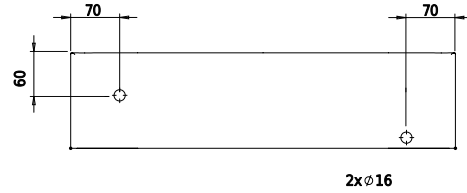

Colour: Matte white
Size: 13.5cm / 55cm / 31cm
Weight: 9.5kg netto

Yuno LR 55 details: