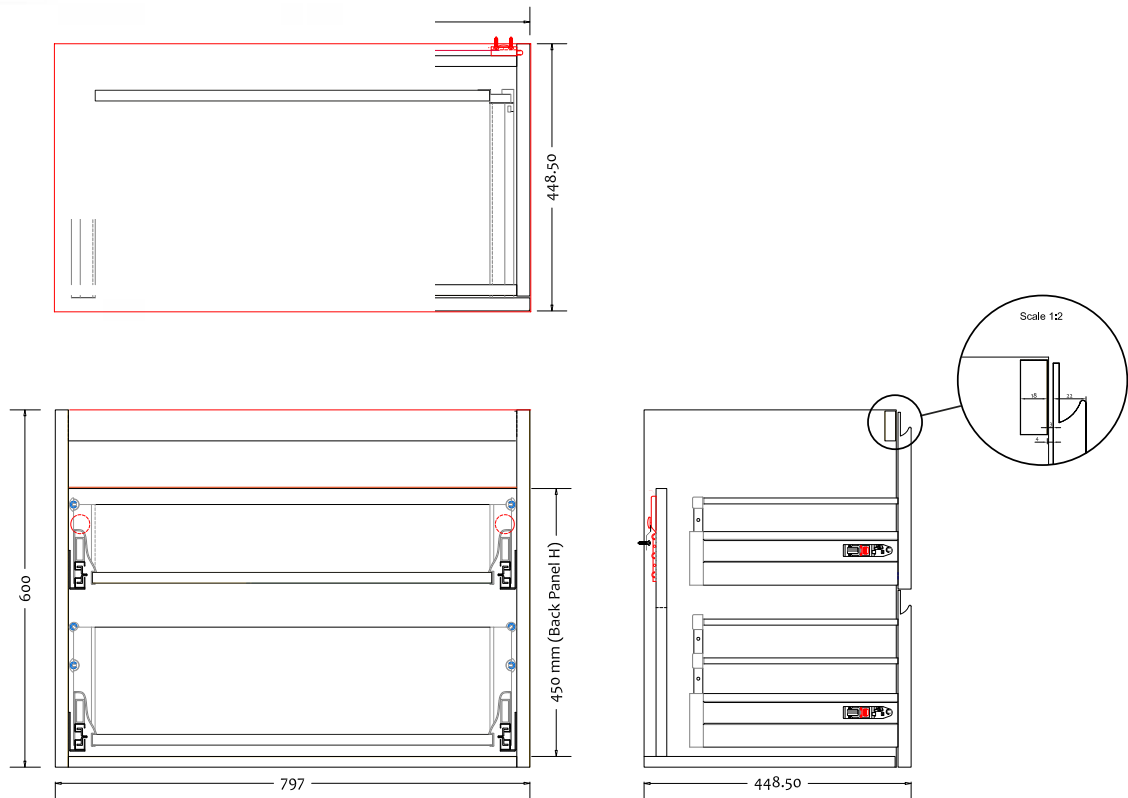

Malmö 80 cabinet with Romsø basin

SKU: 30010194

Colour: Matte white
Size: 60cm / 80cm / 45cm
Weight: 51.42kg netto

Malmö 80 cabinet with Romsø basin details: