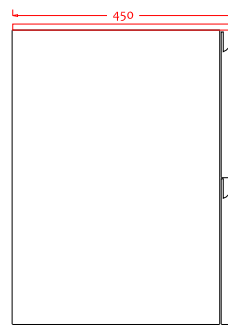

# Malmö 100 cabinet with centred Romsø basin

SKU: 30010196

// ELEVATION

// Side VIEW

// Side SECTION

// SECTION

DRAWER FRONT WIDTH

**Colour:** Matte white  
**Size:** 60cm / 100cm / 45cm  
**Weight:** 60.5kg netto

**Malmö 100 cabinet with centred Romsø basin details:**