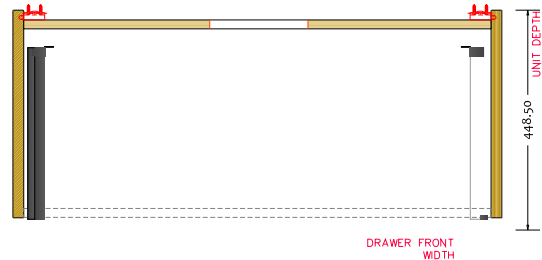

# Malmö 100 cabinet with centred Romsø basin

SKU: 30010196

// ELEVATION

// Side VIEW

// Side SECTION

// SECTION

DRAWER FRONT WIDTH

**Colour:** Matte white  
**Size:** 60cm / 100cm / 45cm  
**Weight:** 60.5kg netto

**Malmö 100 cabinet with centred Romsø basin details:**