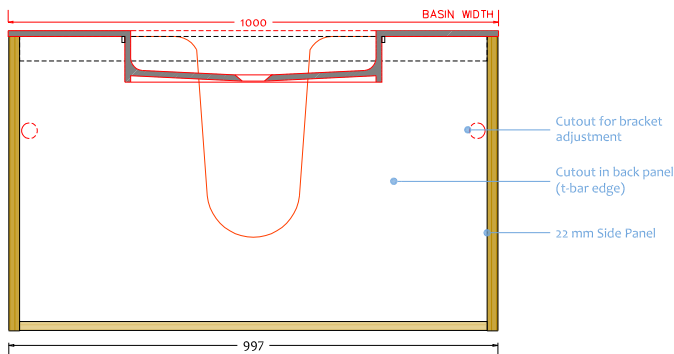

# Malmö 100 cabinet with centred Romsø basin

SKU: 30010196

// ELEVATION

// Side VIEW

// Side SECTION

// SECTION

DRAWER FRONT WIDTH

**Colour:** Matte white  
**Size:** 60cm / 100cm / 45cm  
**Weight:** 60.5kg netto

**Malmö 100 cabinet with centred Romsø basin details:**