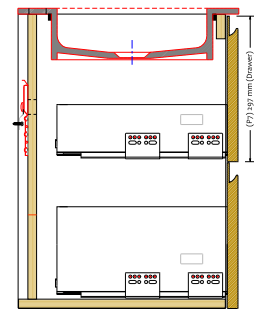

# Malmö 100 cabinet with centred Romsø basin

SKU: 30010196

// ELEVATION

// Side VIEW

// Side SECTION

// SECTION

DRAWER FRONT WIDTH

**Colour:** Matte white  
**Size:** 60cm / 100cm / 45cm  
**Weight:** 60.5kg netto

**Malmö 100 cabinet with centred Romsø basin details:**