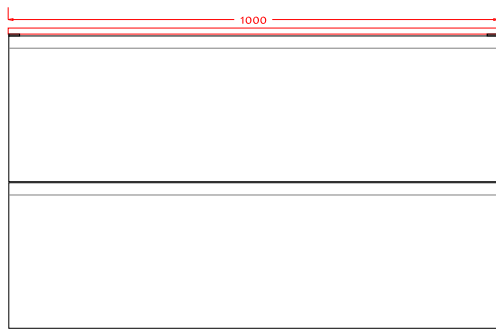

# Malmö 100 cabinet with centred Romsø basin

SKU: 30010196

// ELEVATION

// Side VIEW

// Side SECTION

// SECTION

DRAWER FRONT WIDTH

**Colour:** Matte white  
**Size:** 60cm / 100cm / 45cm  
**Weight:** 60.5kg netto

**Malmö 100 cabinet with centred Romsø basin details:**