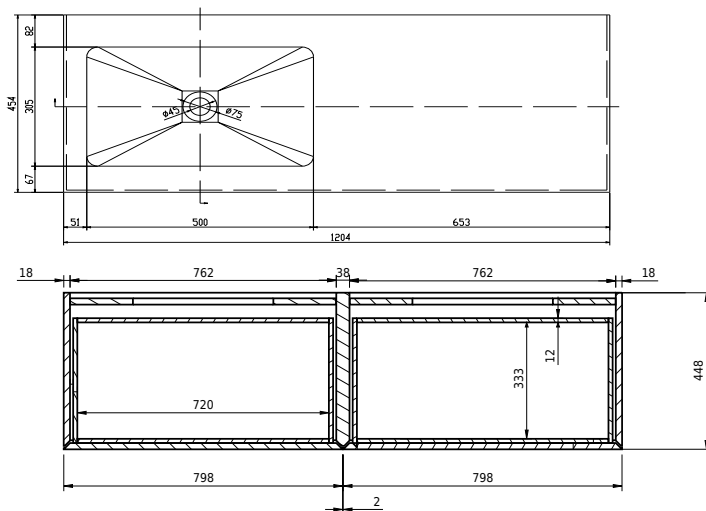

Rungsted 120 cabinet with left basin

SKU: 30010198

FRONT VIEW

SIDE VIEW

T

INSIDE

Colour: Smoked oak/matte white
Size: 54.5cm / 120cm / 45cm
Weight: 68kg netto

Rungsted 120 cabinet with left basin details: