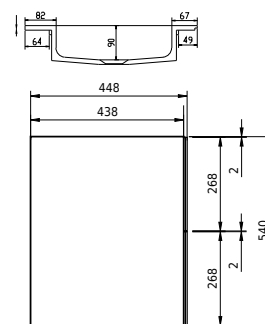

Rungsted 120 cabinet with left basin

SKU: 30010198

FRONT VIEW

SIDE VIEW

T

INSIDE

Colour: Smoked oak/matte white
Size: 54.5cm / 120cm / 45cm
Weight: 68kg netto

Rungsted 120 cabinet with left basin details: