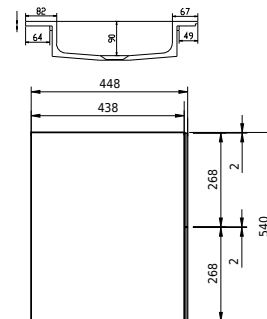

Rungsted 120 cabinet with right basin

SKU: 30010199

FRONT VIEW

SIDE VIEW

T

INSIDE

Colour: Smoked oak/matte white
Size: 54.5cm / 120cm / 45cm
Weight: 68kg netto

Rungsted 120 cabinet with right basin details: