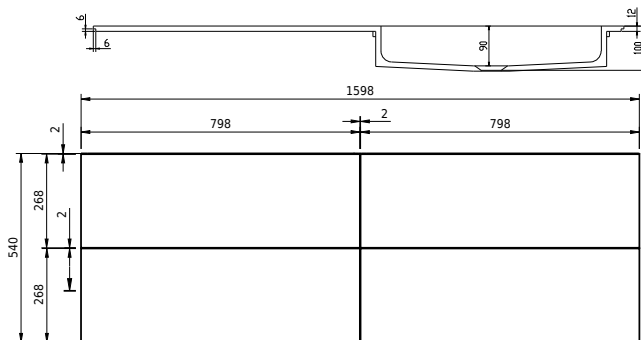

Rungsted 120 cabinet with right basin

SKU: 30010199

FRONT VIEW

SIDE VIEW

T

INSIDE

Colour: Smoked oak/matte white
Size: 54.5cm / 120cm / 45cm
Weight: 68kg netto

Rungsted 120 cabinet with right basin details: