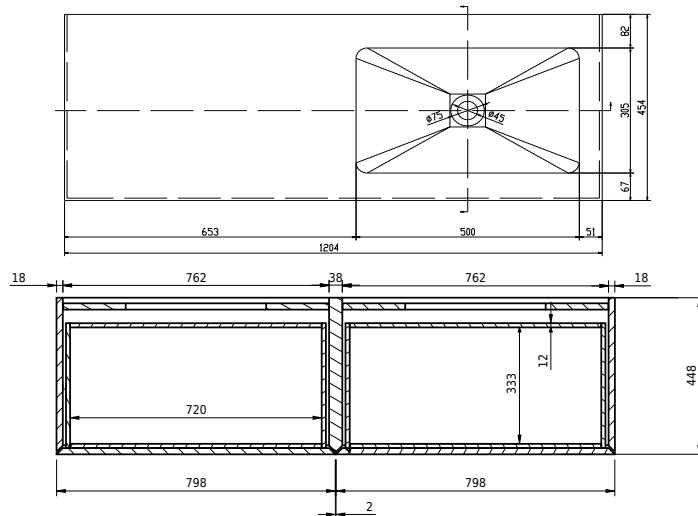

Rungsted 120 cabinet with right basin

SKU: 30010199

FRONT VIEW

SIDE VIEW

T

INSIDE

Colour: Smoked oak/matte white
Size: 54.5cm / 120cm / 45cm
Weight: 68kg netto

Rungsted 120 cabinet with right basin details: