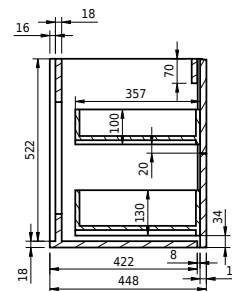

Rungsted 120 cabinet with right basin

SKU: 30010199

FRONT VIEW

SIDE VIEW

T

INSIDE

Colour: Smoked oak/matte white
Size: 54.5cm / 120cm / 45cm
Weight: 68kg netto

Rungsted 120 cabinet with right basin details: