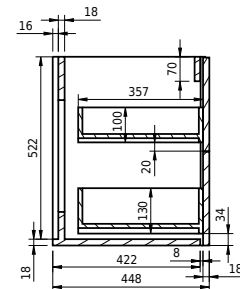

Rungsted 120 cabinet with double basin

SKU: 30010200

FRONT VIEW

SIDE VIEW

T

INSIDE

Colour: Smoked oak/matte white
Size: 54.5cm / 120cm / 45cm
Weight: 68kg netto

Rungsted 120 cabinet with double basin details: