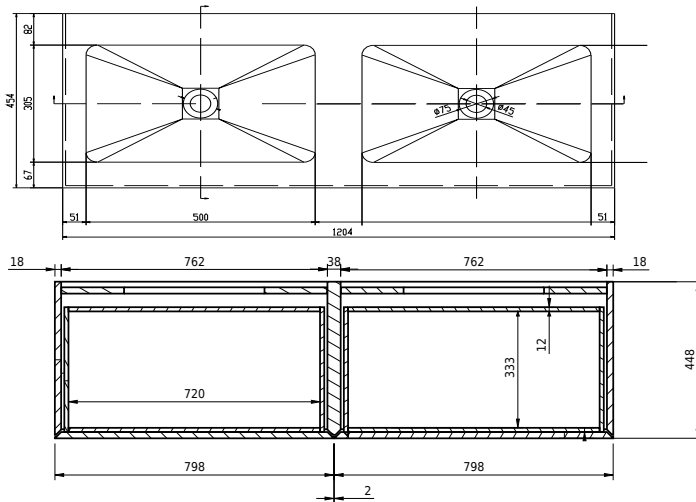

Rungsted 120 cabinet with double basin

SKU: 30010200

FRONT VIEW

SIDE VIEW

T

INSIDE

Colour: Smoked oak/matte white
Size: 54.5cm / 120cm / 45cm
Weight: 68kg netto

Rungsted 120 cabinet with double basin details: