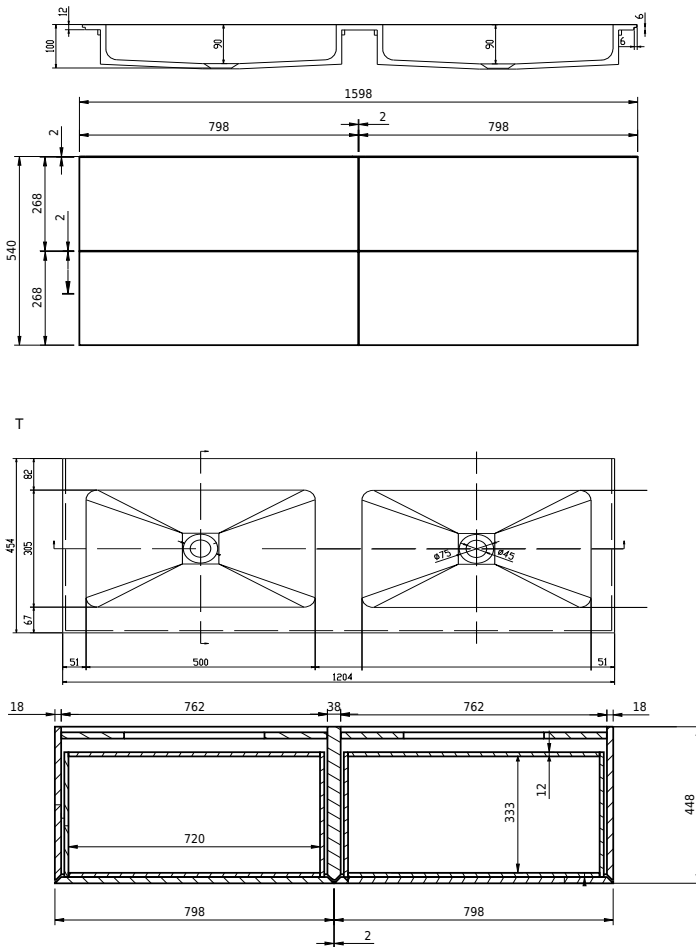

Rungsted 120 cabinet with double basin

SKU: 30010200

FRONT VIEW

SIDE VIEW

T

INSIDE

Colour: Smoked oak/matte white
Size: 54.5cm / 120cm / 45cm
Weight: 68kg netto

Rungsted 120 cabinet with double basin details: