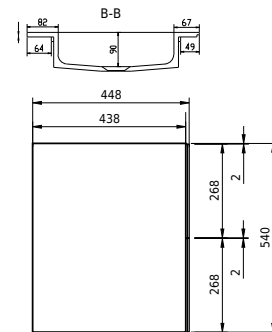

Rungsted 120 cabinet with double basin

SKU: 30010200

FRONT VIEW

SIDE VIEW

T

INSIDE

Colour: Smoked oak/matte white
Size: 54.5cm / 120cm / 45cm
Weight: 68kg netto

Rungsted 120 cabinet with double basin details: